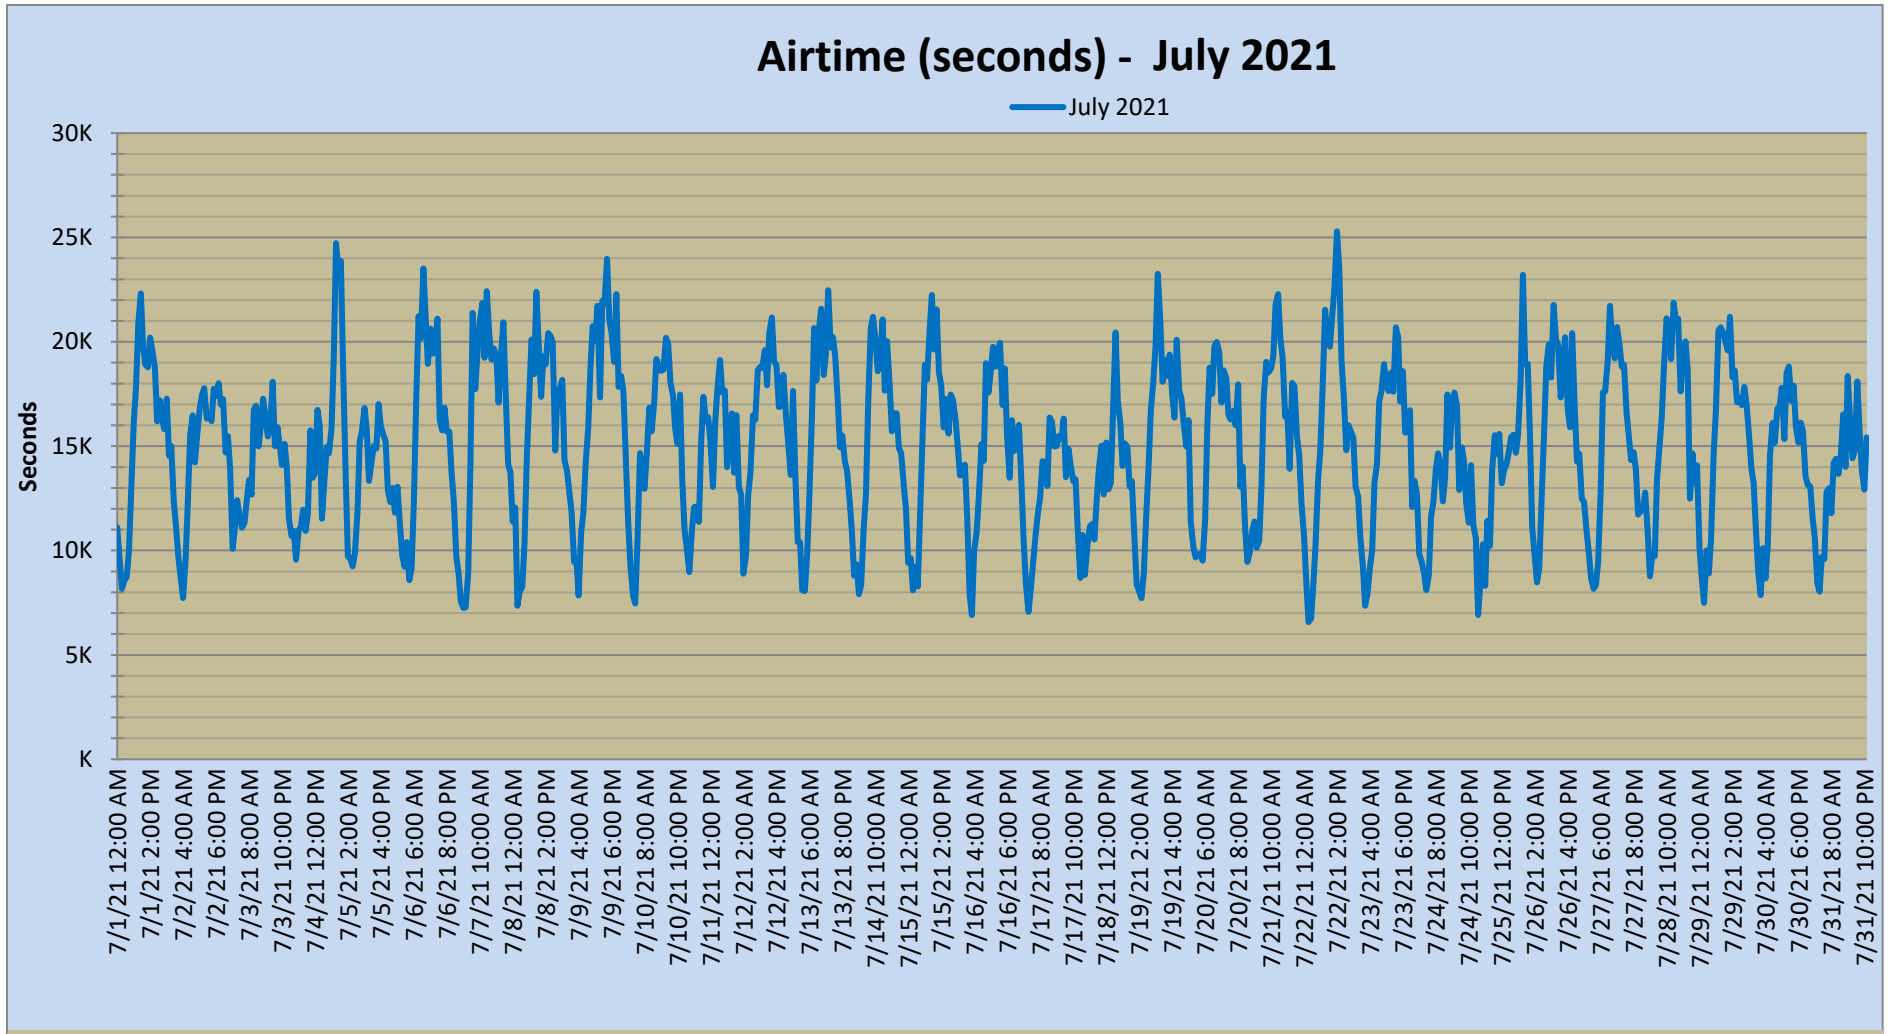

## Airtime - Monthly Report

	Dec-20.	Jan	Feb	Mar	Apr	May	Jun	Jul	Aug	Sep	Oct	Nov	Dec
<b>Ttl Airtime (hrs):</b>	2,648.0	2,628.0	2,464.7	2,931.2	2,950.9	2,850.1	3,048.7	<b>3,107.4</b>	-	-	-	-	-
<b>Maximum (min):</b>	437.6	372.9	448.2	397.0	441.3	467.0	453.3	<b>421.6</b>	-	-	-	-	-
<b>Minimum (min):</b>	84.6	87.3	-	-	91.4	-	-	<b>109.6</b>	-	-	-	-	-
<b>Average (min):</b>	213.6	211.9	220.1	236.4	245.9	229.9	254.1	<b>250.6</b>	-	-	-	-	-