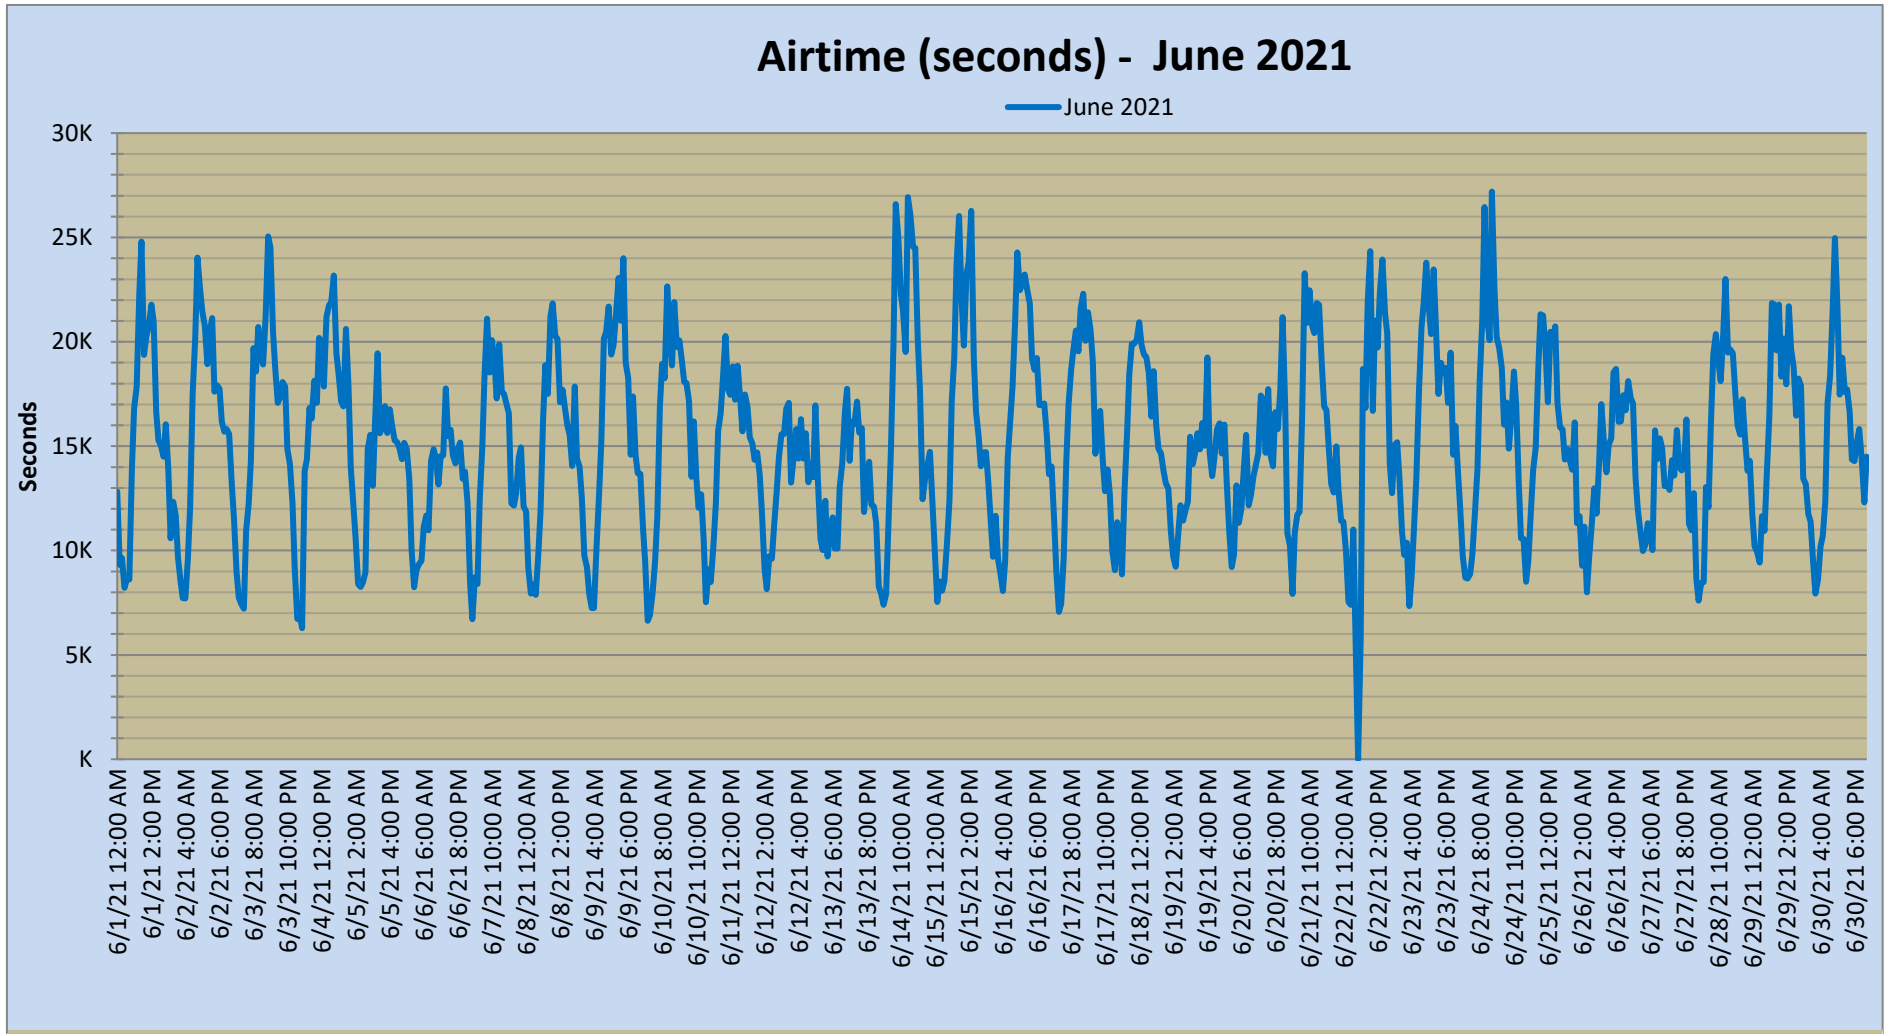

## Airtime - Monthly Report

	Dec-20.	Jan	Feb	Mar	Apr	May	Jun	Jul	Aug	Sep	Oct	Nov	Dec
<b>Ttl Airtime (hrs):</b>	2,648.0	2,628.0	2,464.7	2,931.2	2,950.9	2,850.1	<b>3,048.7</b>	-	-	-	-	-	-
<b>Maximum (min):</b>	437.6	372.9	448.2	397.0	441.3	467.0	<b>453.3</b>	-	-	-	-	-	-
<b>Minimum (min):</b>	84.6	87.3	-	-	91.4	-	-	-	-	-	-	-	-
<b>Average (min):</b>	213.6	211.9	220.1	236.4	245.9	229.9	<b>254.1</b>	-	-	-	-	-	-