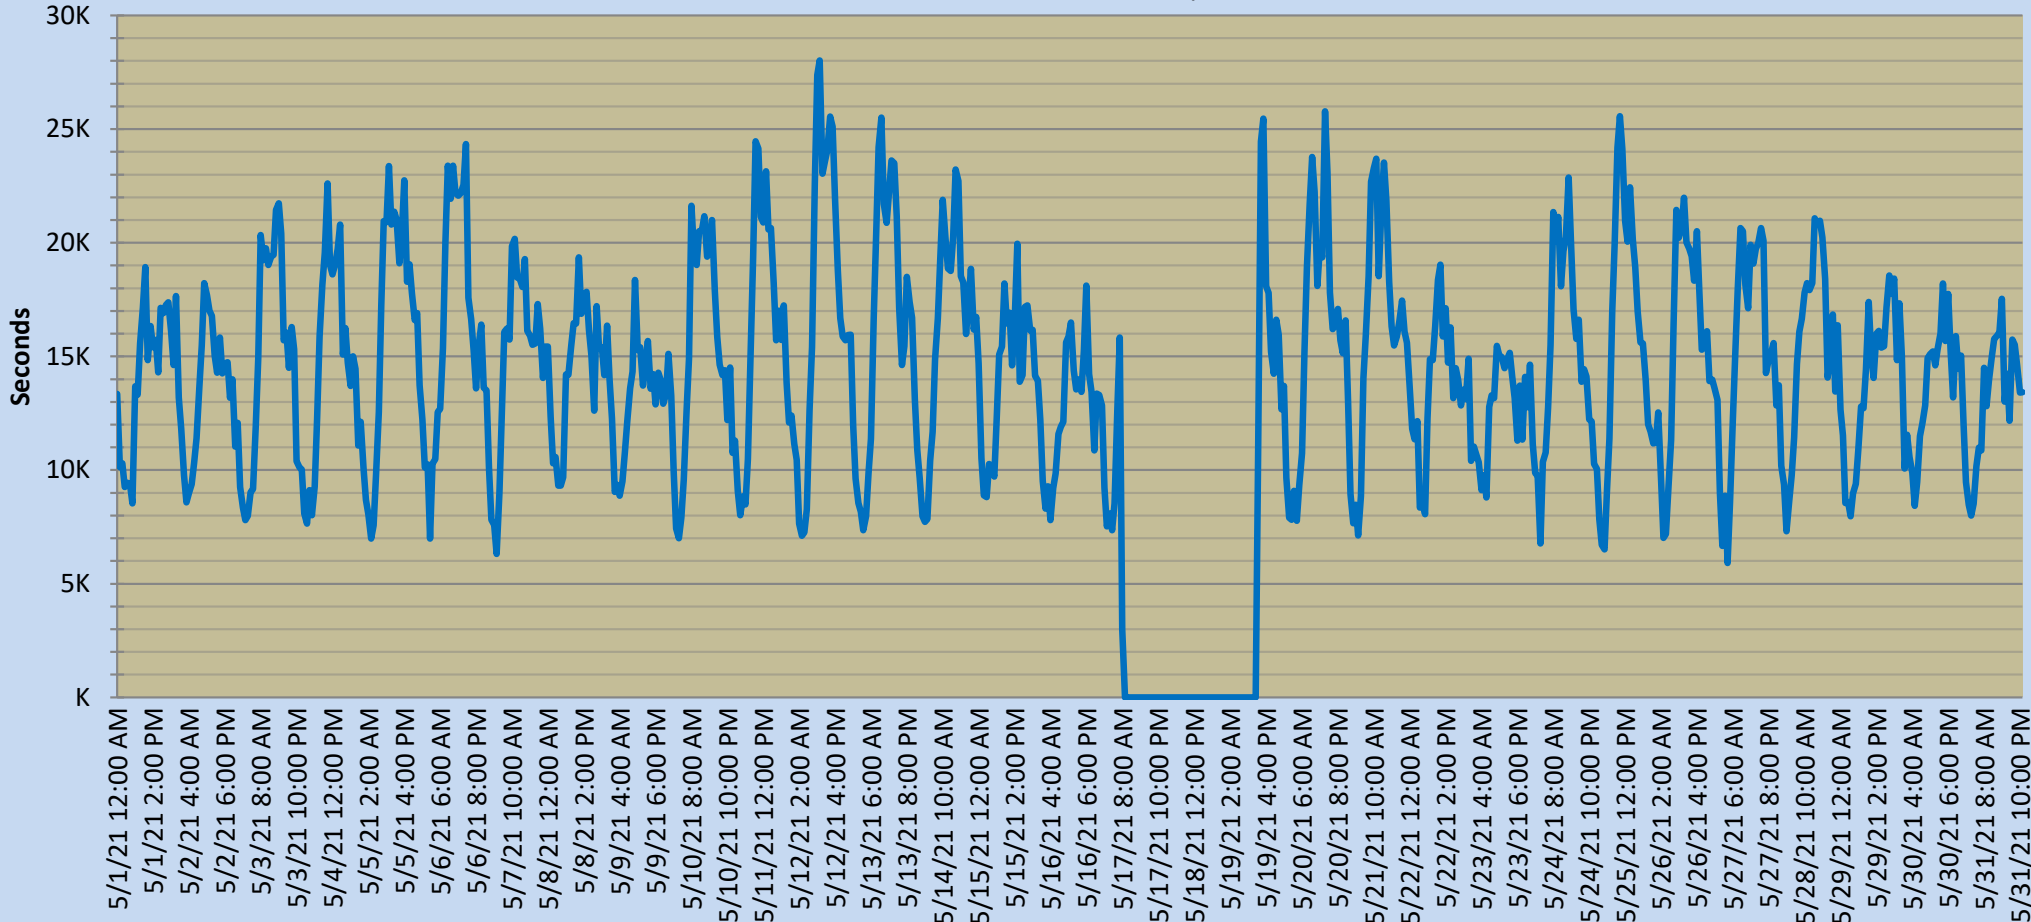

# Airtime (seconds) - May 2021

— May 2021

	Dec-20.	Jan	Feb	Mar	Apr	May	Jun	Jul	Aug	Sep	Oct	Nov	Dec
<b>Ttl Airtime (hrs):</b>	2,648.0	2,628.0	2,464.7	2,931.2	2,950.9	2,850.1	-	-	-	-	-	-	-
<b>Maximum (min):</b>	437.6	372.9	448.2	397.0	441.3	467.0	-	-	-	-	-	-	-
<b>Minimum (min):</b>	84.6	87.3	-	-	91.4	-	-	-	-	-	-	-	-
<b>Average (min):</b>	213.6	211.9	220.1	236.4	245.9	229.9	-	-	-	-	-	-	-