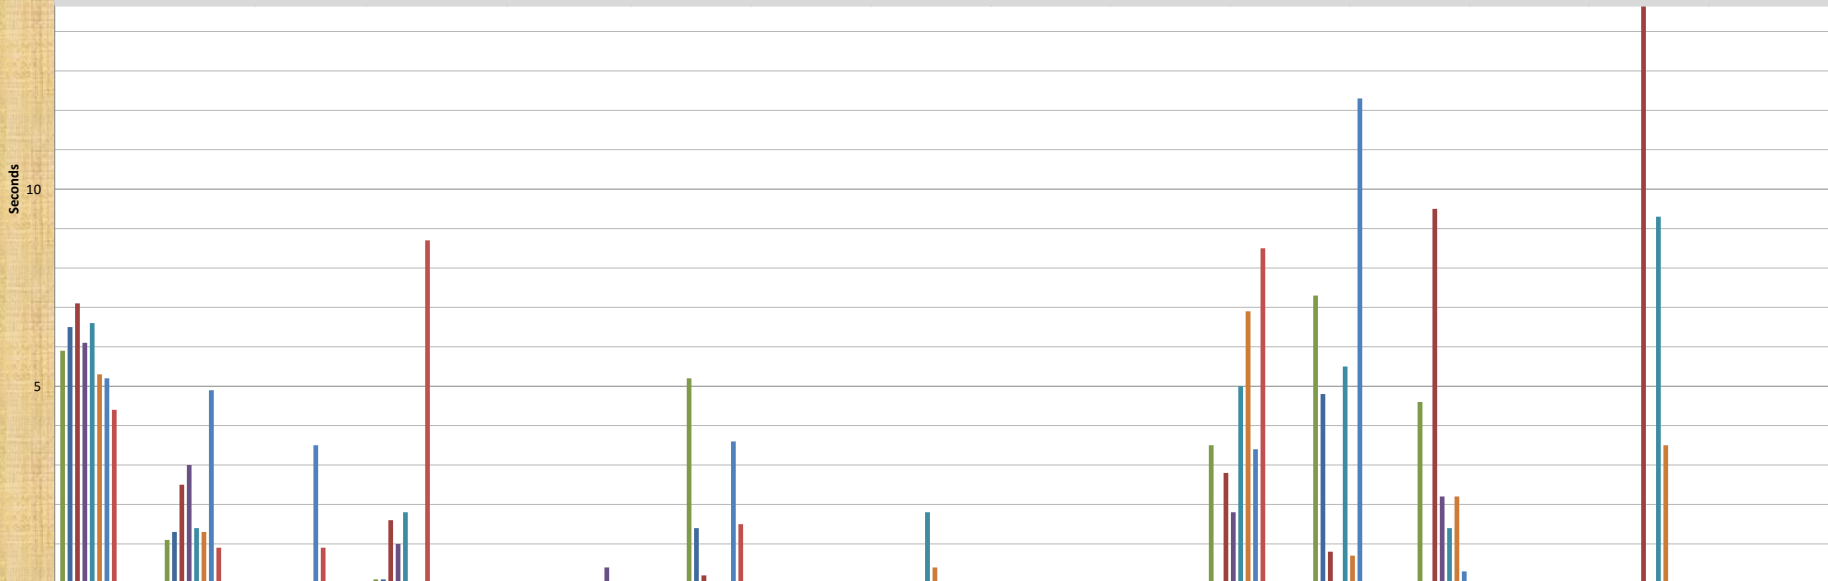

## Detailed Busies - Monthly Report

**July 2021**

Busies	Dec-20.	Jan	Feb	Mar	Apr	May	Jun	Jul	Aug	Sep	Oct	Nov	Dec
<b>Ttl. # of Busies</b>	28	35	80	39	84	35	88	63	-	-	-	-	-
<b># of Sites Busied:</b>	7	5	8	6	8	7	8	6	-	-	-	-	-
<b>Max. (Seconds):</b>	7.30	6.50	17.70	6.10	9.30	6.90	12.30	8.70	-	-	-	-	-
<b>Min. (Seconds):</b>	0.10	0.10	0.10	0.10	0.10	0.10	0.10	0.10	-	-	-	-	-
<b>Average (Seconds):</b>	2.09	1.61	2.69	1.29	1.78	1.89	2.29	2.09	-	-	-	-	-
<b>Ttl. Time (Minutes):</b>	0.98	0.94	3.59	0.84	2.50	1.10	3.36	2.20	-	-	-	-	-

	MANDALAY 16 - Busies Site #20	APEX 2 - Busies Site #21	GENEVA 2 - Busies Site #22	ANGELS PEAK 21 - Busies Site #23	BIG HORN Site #24	LAKE MEAD Site #25	LOW POTOSI 2 - Busies Site #26	BEACON Site #27	SPIRIT Site #28	OATMAN Site #29	BC TANK Site #30	LAKE LAS VEGAS 20 - Busies Site #31	NYE 800 Site #32	SIMULCAST Site #33	PANORAMA Site #34	WEST VHF Site #35	HOOVER DAM Site #36
Dec-20: Peak	5.90	1.10		0.10			5.20					3.50	7.30	4.60			
Jan-21: Peak	6.50	1.30		0.10			1.40						4.80				
Feb-21: Peak	7.10	2.50		1.60			0.20					2.80	0.80	9.50		17.70	
Mar-21: Peak	6.10	3.00		1.00		0.40						1.80		2.20			
Apr-21: Peak	6.60	1.40		1.80				1.80				5.00	5.50	1.40		9.30	
May-21: Peak	5.30	1.30						0.40				6.90	0.70	2.20		3.50	
June-21: Peak	5.20	4.90	3.50	0.01			3.60					3.40	12.30	0.30			
July-21: Peak	4.40	0.90	0.90	8.70			1.50					8.50					
Aug-21: Peak																	
Sept-21: Peak																	
Oct-21: Peak																	
Nov-21: Peak																	
Dec-21: Peak																	