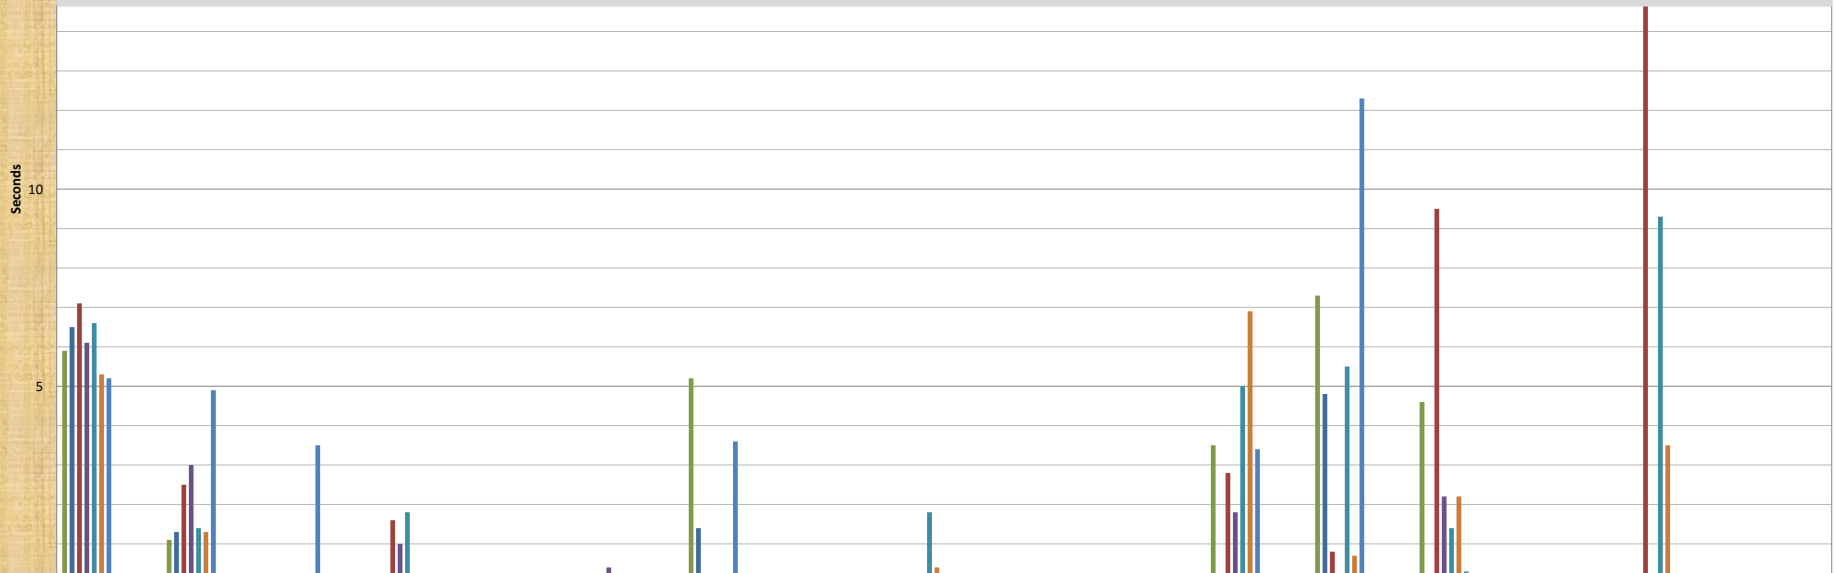

SNACC SYSTEM

Detailed Busies - Monthly Report

June 2021

Busies	Dec-20.	Jan	Feb	Mar	Apr	May	Jun	Jul	Aug	Sep	Oct	Nov	Dec
Ttl. # of Busies	28	35	80	39	84	35	88	-	-	-	-	-	-
# of Sites Busied:	7	5	8	6	8	7	8	-	-	-	-	-	-
Max. (Seconds):	7.30	6.50	17.70	6.10	9.30	6.90	12.30	-	-	-	-	-	-
Min. (Seconds):	0.10	0.10	0.10	0.10	0.10	0.10	0.10	-	-	-	-	-	-
Average (Seconds):	2.09	1.61	2.69	1.29	1.78	1.89	2.29	-	-	-	-	-	-
Ttl. Time (Minutes):	0.98	0.94	3.59	0.84	2.50	1.10	3.36	-	-	-	-	-	-

	MANDALAY 19 - Busies Site #20	APEX 30 - Busies Site #21	GENEVA 4 - Busies Site #22	ANGELS PEAK 1 - Busies Site #23	BIG HORN Site #24	LAKE MEAD Site #25	LOW POTOSI 3 - Busies Site #26	BEACON Site #27	SPIRIT Site #28	OATMAN Site #29	BC TANK Site #30	LAKE LAS VEGAS 2 - Busies Site #31	NYE 800 28 - Busies Site #32	SIMULCAST 1 - Busies Site #33	PANORAMA Site #34	WEST VHF Site #35	HOOVER DAM Site #36
Dec-20: Peak	5.90	1.10		0.10			5.20					3.50	7.30	4.60			
Jan-21: Peak	6.50	1.30		0.10			1.40						4.80				
Feb-21: Peak	7.10	2.50		1.60			0.20					2.80	0.80	9.50		17.70	
Mar-21: Peak	6.10	3.00		1.00		0.40						1.80		2.20			
Apr-21: Peak	6.60	1.40		1.80				1.80				5.00	5.50	1.40		9.30	
May-21: Peak	5.30	1.30						0.40				6.90	0.70	2.20		3.50	
June-21: Peak	5.20	4.90	3.50	0.01			3.60					3.40	12.30	0.30			
July-21: Peak																	
Aug-21: Peak																	
Sept-21: Peak																	
Oct-21: Peak																	
Nov-21: Peak																	
Dec-21: Peak																	