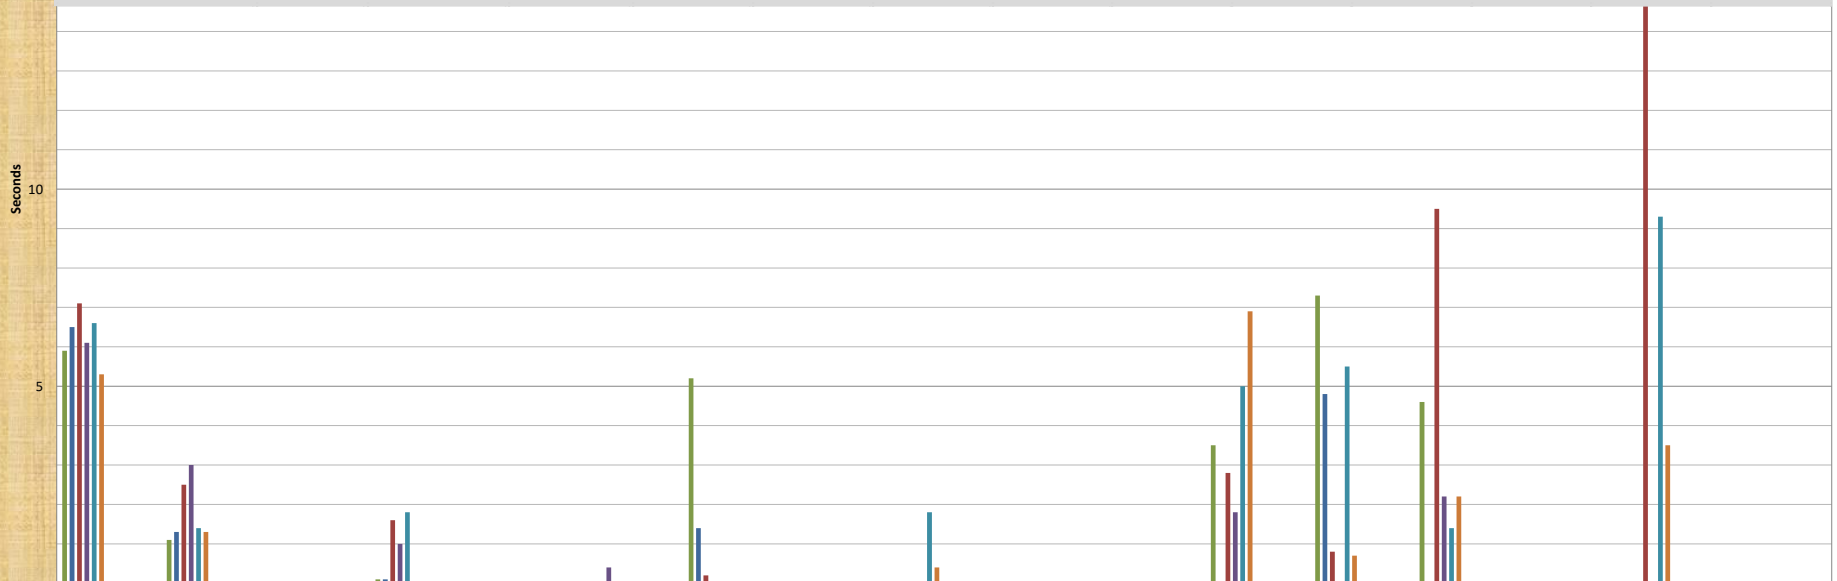

SNACC SYSTEM

Detailed Busies - Monthly Report

May 2021

Busies	Dec-20.	Jan	Feb	Mar	Apr	May	Jun	Jul	Aug	Sep	Oct	Nov	Dec
Ttl. # of Busies	28	35	80	39	84	35	-	-	-	-	-	-	-
# of Sites Busied:	7	5	8	6	8	7	-	-	-	-	-	-	-
Max. (Seconds):	7.30	6.50	17.70	6.10	9.30	6.90	-	-	-	-	-	-	-
Min. (Seconds):	0.10	0.10	0.10	0.10	0.10	0.10	-	-	-	-	-	-	-
Average (Seconds):	2.09	1.61	2.69	1.29	1.78	1.89	-	-	-	-	-	-	-
Ttl. Time (Minutes):	0.98	0.94	3.59	0.84	2.50	1.10	-	-	-	-	-	-	-

	MANDALAY 10 - Busies Site #20	APEX 7 - Busies Site #21	GENEVA Site #22	ANGELS PEAK Site #23	BIG HORN Site #24	LAKE MEAD Site #25	LOW POTOSI Site #26	BEACON Site #27	SPIRIT 1 - Busies Site #28	OATMAN Site #29	BC TANK Site #30	LAKE LAS VEGAS 9 - Busies Site #31	NYE 800 1 - Busies Site #32	SIMULCAST 4 - Busies Site #33	PANORAMA Site #34	WEST VHF 3 - Busies Site #35	HOOVER DAM Site #36
Dec-20: Peak	5.90	1.10		0.10			5.20					3.50	7.30	4.60			
Jan-21: Peak	6.50	1.30		0.10			1.40						4.80				
Feb-21: Peak	7.10	2.50		1.60			0.20					2.80	0.80	9.50		17.70	
Mar-21: Peak	6.10	3.00		1.00		0.40						1.80		2.20			
Apr-21: Peak	6.60	1.40		1.80				1.80				5.00	5.50	1.40		9.30	
May-21: Peak	5.30	1.30						0.40				6.90	0.70	2.20		3.50	
June-21: Peak																	
July-21: Peak																	
Aug-21: Peak																	
Sept-21: Peak																	
Oct-21: Peak																	
Nov-21: Peak																	
Dec-21: Peak																	