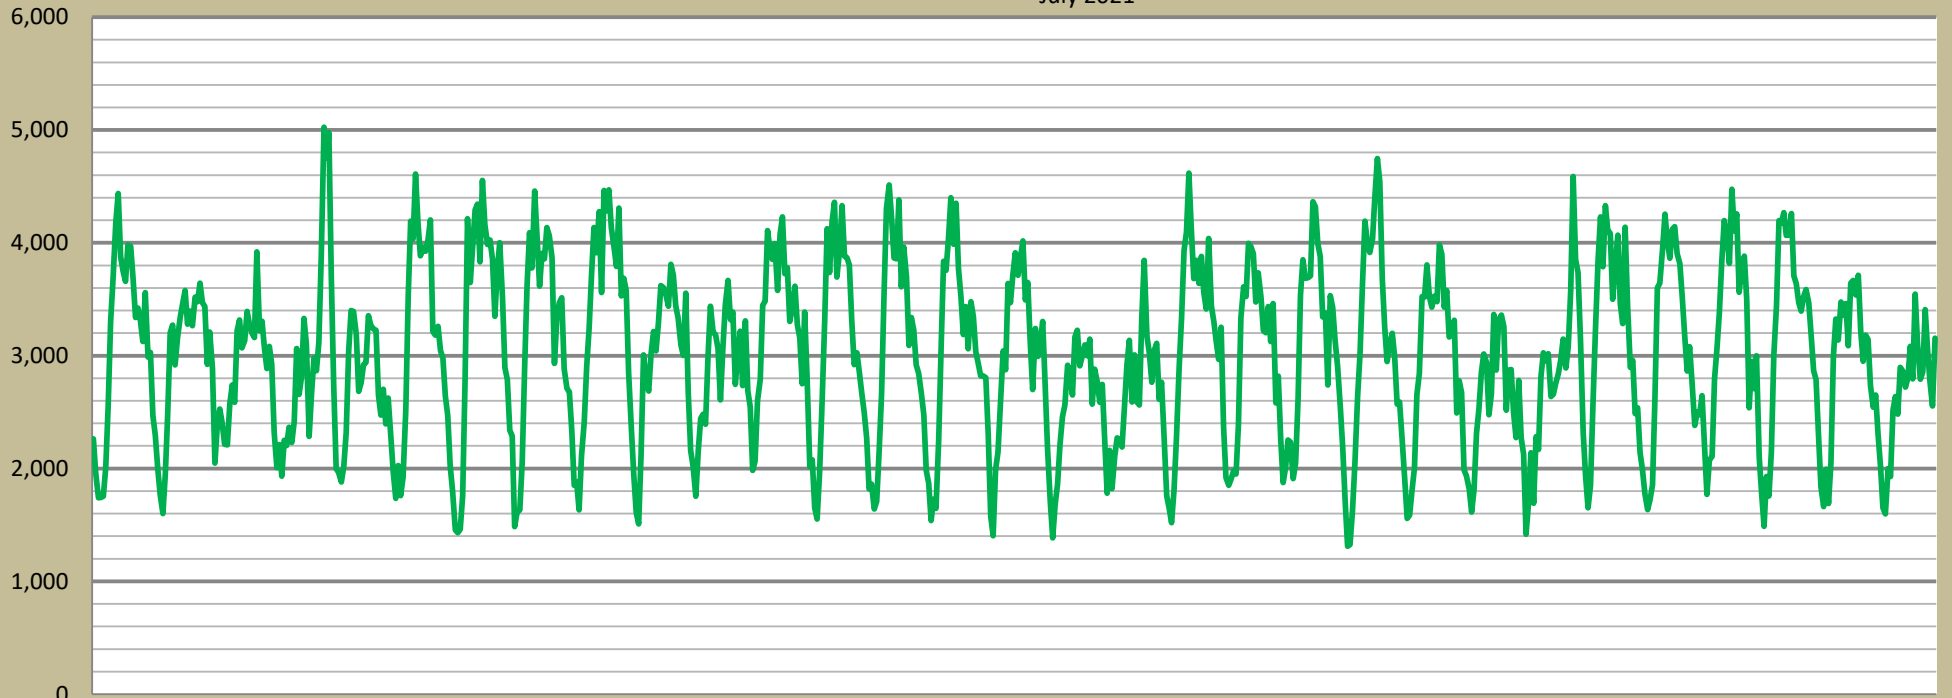

SNACC SYSTEM

Push-to-Talks - Monthly Report

Number of PTTs - July 2021

	07/01/2021 12:00 AM	07/01/2021 01:00 PM	07/01/2021 02:00 AM	07/02/2021 03:00 PM	07/03/2021 04:00 AM	07/03/2021 05:00 PM	07/04/2021 06:00 AM	07/04/2021 07:00 PM	07/05/2021 08:00 AM	07/05/2021 09:00 PM	07/06/2021 10:00 AM	07/06/2021 11:00 PM	07/07/2021 12:00 PM	07/08/2021 01:00 AM	07/08/2021 02:00 PM	07/09/2021 03:00 AM	07/09/2021 04:00 PM	07/10/2021 05:00 AM	07/10/2021 06:00 PM	07/11/2021 07:00 AM	07/11/2021 08:00 PM	07/12/2021 09:00 AM	07/12/2021 10:00 PM	07/13/2021 11:00 AM	07/14/2021 12:00 AM	07/14/2021 01:00 PM	07/15/2021 02:00 AM	07/15/2021 03:00 PM	07/16/2021 04:00 AM	07/16/2021 05:00 PM	07/17/2021 06:00 AM	07/17/2021 07:00 PM	07/18/2021 08:00 AM	07/18/2021 09:00 PM	07/19/2021 10:00 AM	07/19/2021 11:00 PM	07/20/2021 12:00 PM	07/21/2021 01:00 AM	07/21/2021 02:00 PM	07/22/2021 03:00 AM	07/22/2021 04:00 PM	07/23/2021 05:00 AM	07/23/2021 06:00 PM	07/24/2021 07:00 AM	07/24/2021 08:00 PM	07/25/2021 09:00 AM	07/25/2021 10:00 PM	07/26/2021 11:00 AM	07/27/2021 12:00 AM	07/27/2021 01:00 PM	07/28/2021 02:00 AM	07/28/2021 03:00 PM	07/29/2021 04:00 AM	07/29/2021 05:00 PM	07/30/2021 06:00 AM	07/30/2021 07:00 PM	07/31/2021 08:00 AM	07/31/2021 09:00 PM

	Dec-20.	Jan	Feb	Mar	Apr	May	Jun	Jul	Aug	Sep	Oct	Nov	Dec
Ttl # of PTTs	1,940,820	1,932,599	1,812,258	2,158,395	2,159,108	2,093,957	2,217,599	2,240,644	-	-	-	-	-
Maximum:	5,111	4,548	5,149	4,897	5,274	5,560	5,328	5,025	-	-	-	-	-
Minimum:	1,047	1,132	-	-	1,137	-	-	1,311	-	-	-	-	-
Average:	2,609	2,598	2,697	2,901	2,999	2,814	3,080	3,012	-	-	-	-	-