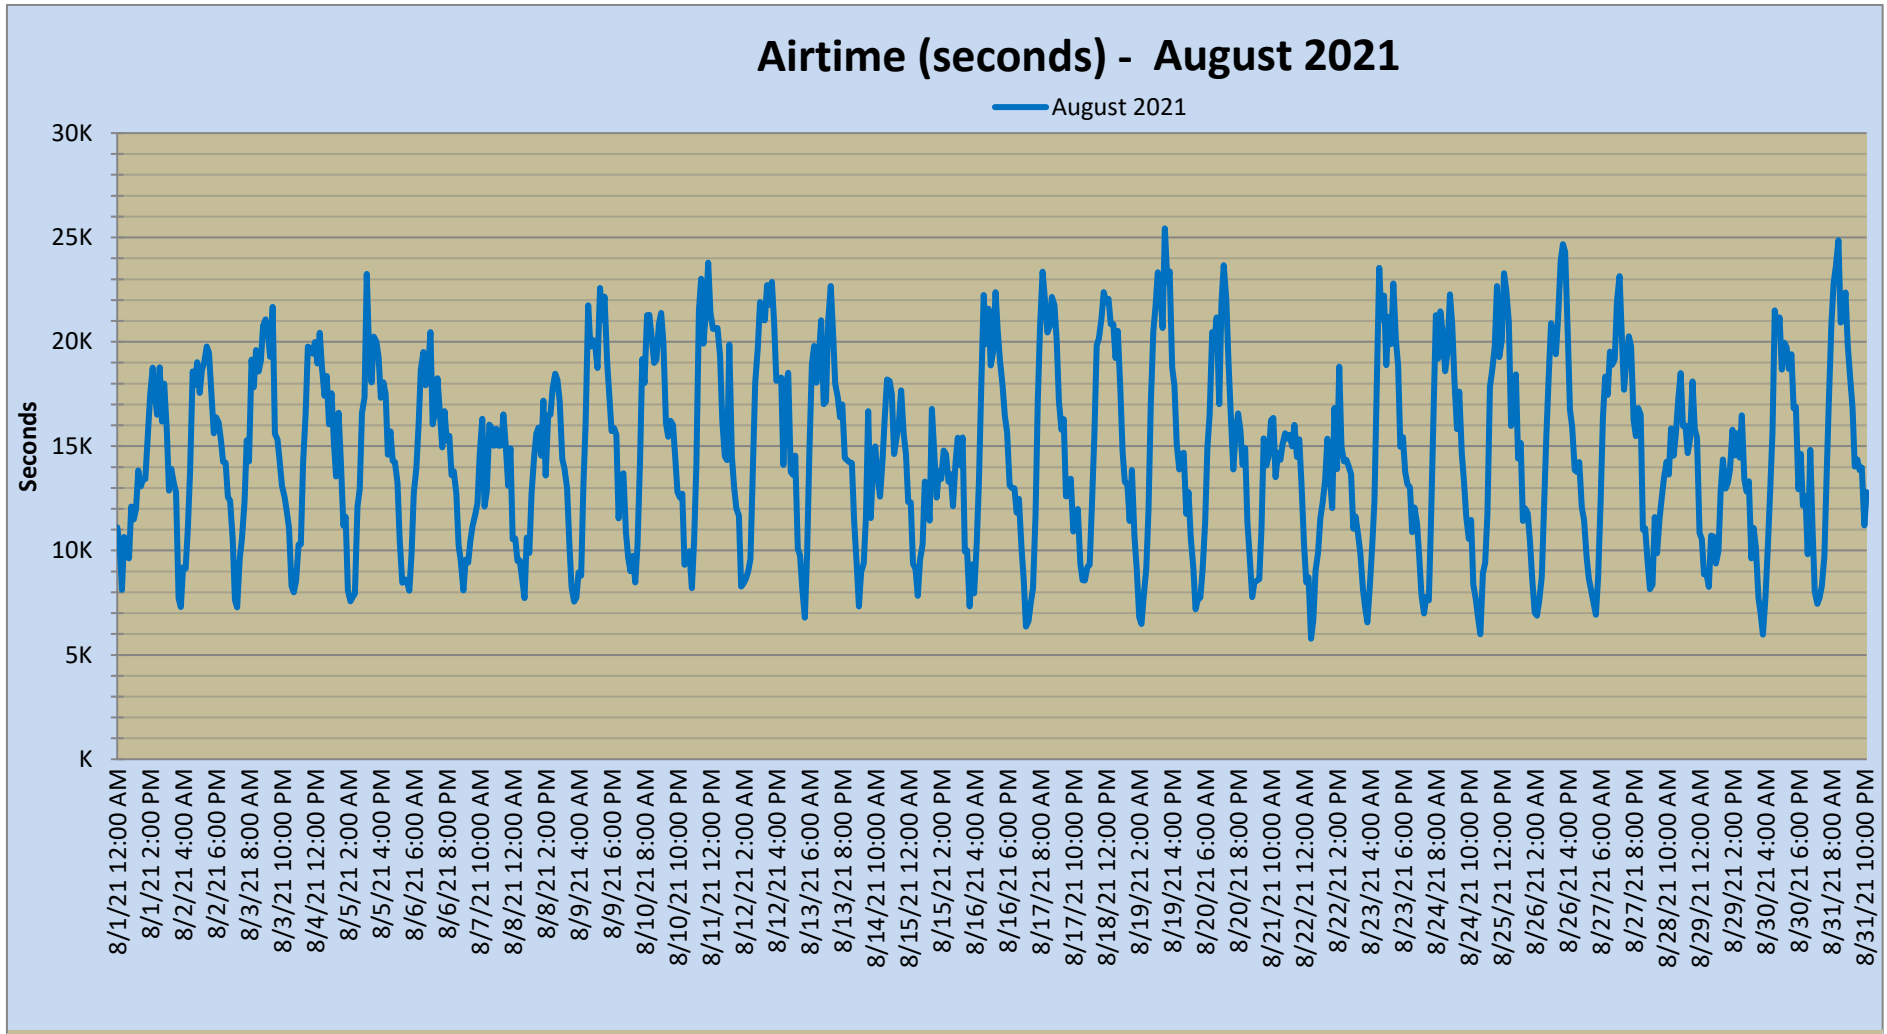

SNACC SYSTEM

Airtime - Monthly Report

	Dec-20.	Jan	Feb	Mar	Apr	May	Jun	Jul	Aug	Sep	Oct	Nov	Dec
Ttl Airtime (hrs):	2,648.0	2,628.0	2,464.7	2,931.2	2,950.9	2,850.1	3,048.7	3,107.4	3,040.2	-	-	-	-
Maximum (min):	437.6	372.9	448.2	397.0	441.3	467.0	453.3	421.6	423.9	-	-	-	-
Minimum (min):	84.6	87.3	-	-	91.4	-	-	109.6	96.3	-	-	-	-
Average (min):	213.6	211.9	220.1	236.4	245.9	229.9	254.1	250.6	245.2	-	-	-	-