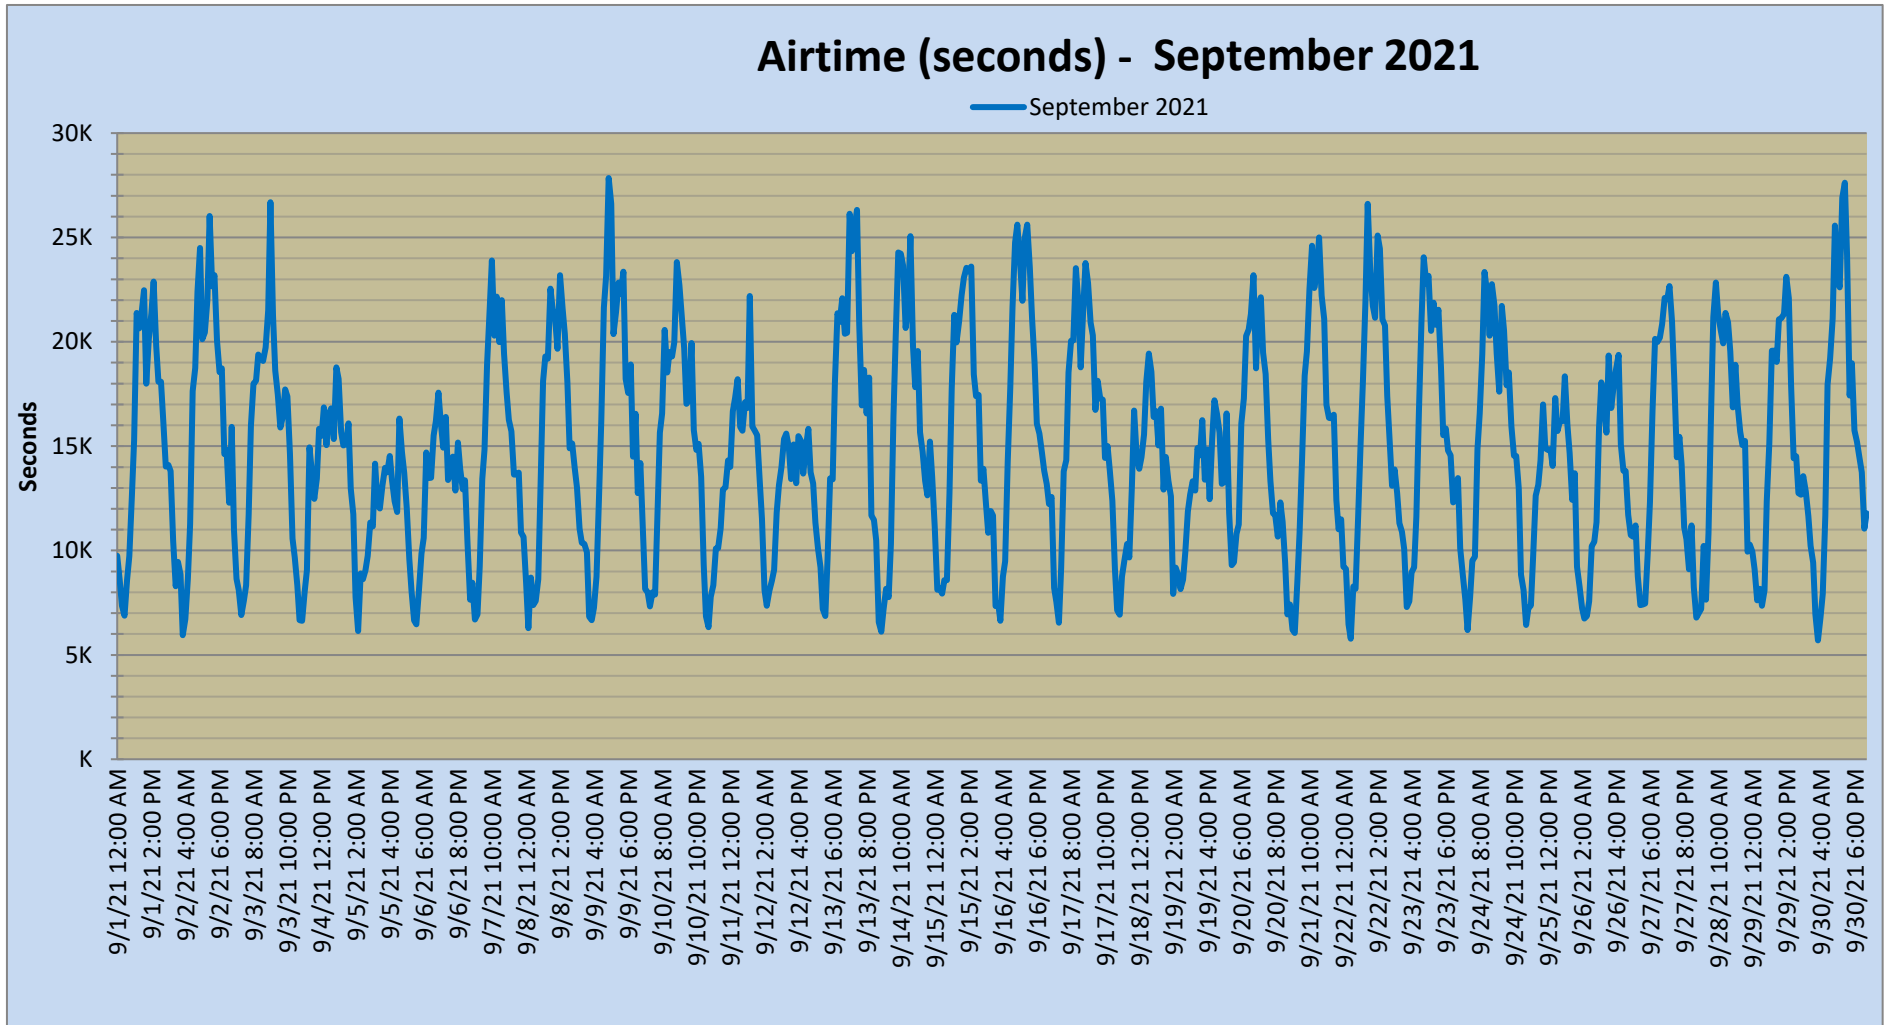

SNACC SYSTEM

Airtime - Monthly Report

	Dec-20.	Jan	Feb	Mar	Apr	May	Jun	Jul	Aug	Sep	Oct	Nov	Dec
Ttl Airtime (hrs):	2,648.0	2,628.0	2,464.7	2,931.2	2,950.9	2,850.1	3,048.7	3,107.4	3,040.2	2,988.5	-	-	-
Maximum (min):	437.6	372.9	448.2	397.0	441.3	467.0	453.3	421.6	423.9	464.1	-	-	-
Minimum (min):	84.6	87.3	-	-	91.4	-	-	109.6	96.3	94.9	-	-	-
Average (min):	213.6	211.9	220.1	236.4	245.9	229.9	254.1	250.6	245.2	249.0	-	-	-