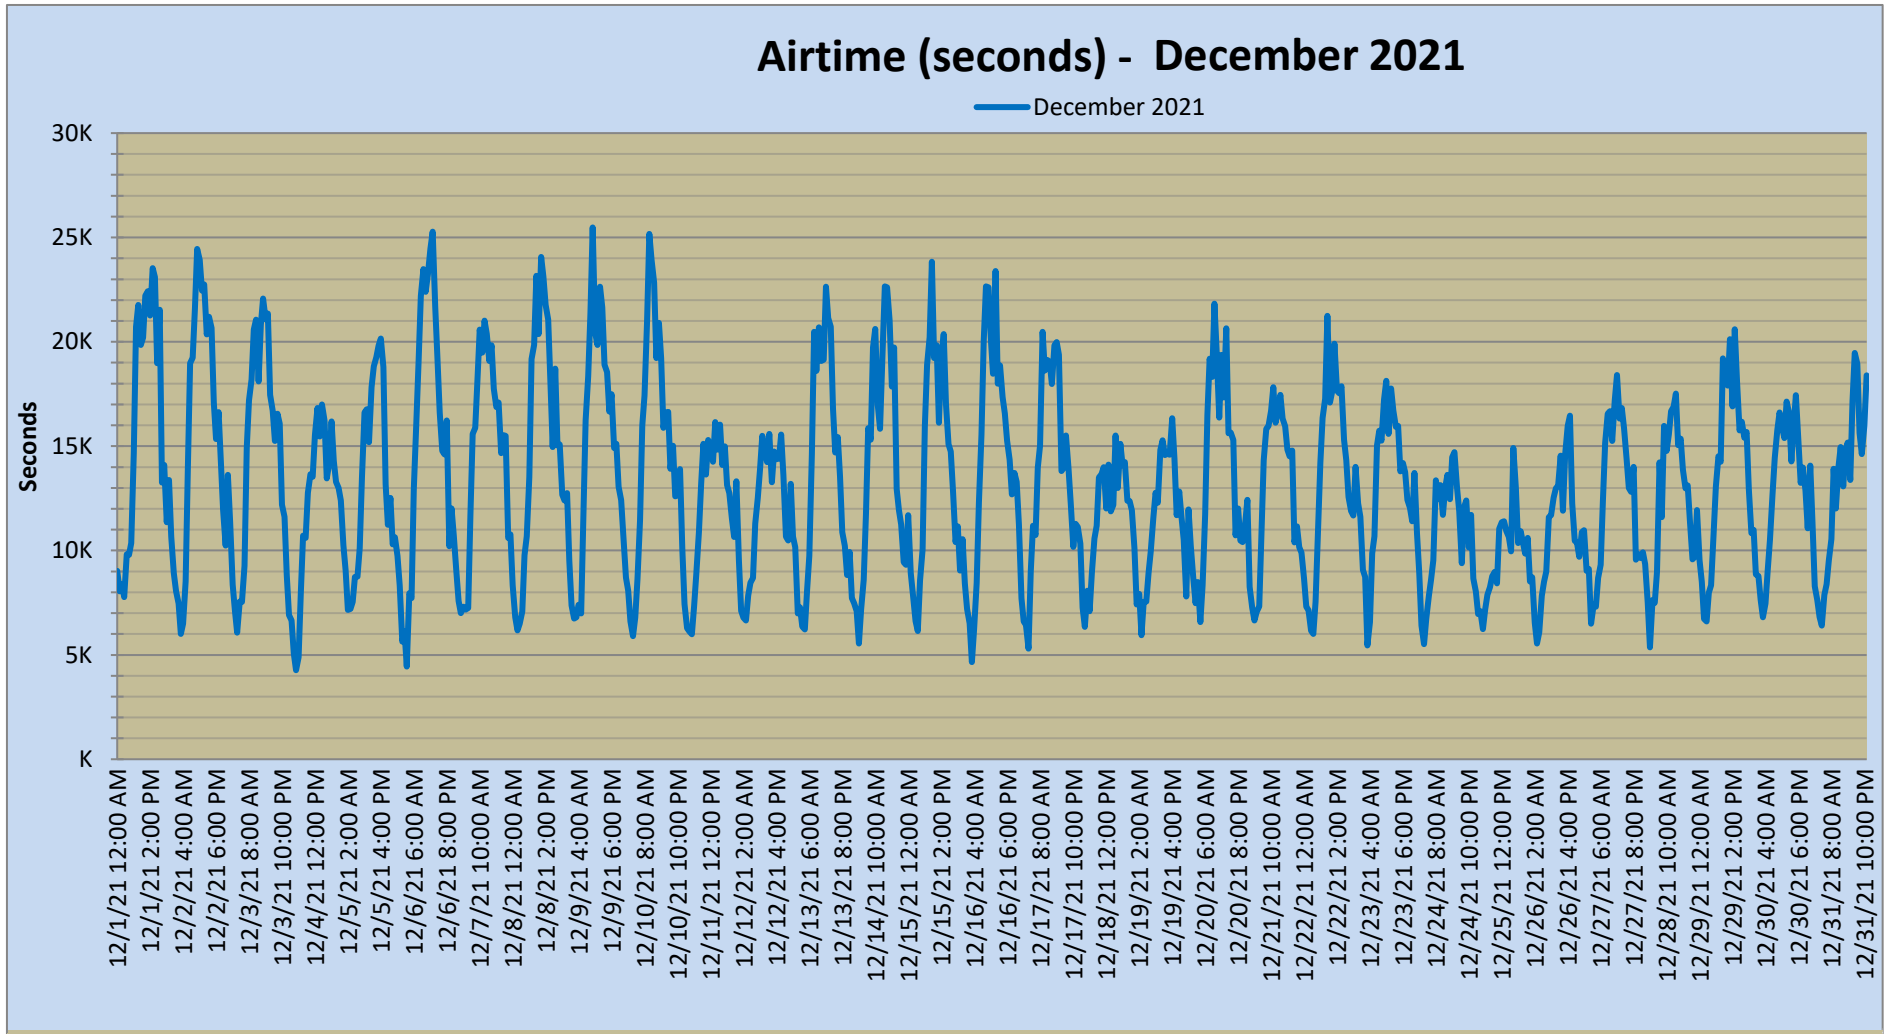

SNACC SYSTEM

Airtime - Monthly Report

	Dec-20.	Jan	Feb	Mar	Apr	May	Jun	Jul	Aug	Sep	Oct	Nov	Dec
Ttl Airtime (hrs):	2,648.0	2,628.0	2,464.7	2,931.2	2,950.9	2,850.1	3,048.7	3,107.4	3,040.2	2,988.5	3,001.3	2,754.6	2,746.2
Maximum (min):	437.6	372.9	448.2	397.0	441.3	467.0	453.3	421.6	423.9	464.1	463.2	433.7	424.7
Minimum (min):	84.6	87.3	-	-	91.4	-	-	109.6	96.3	94.9	86.4	82.1	71.1
Average (min):	213.6	211.9	220.1	236.4	245.9	229.9	254.1	250.6	245.2	249.0	242.1	229.6	221.5