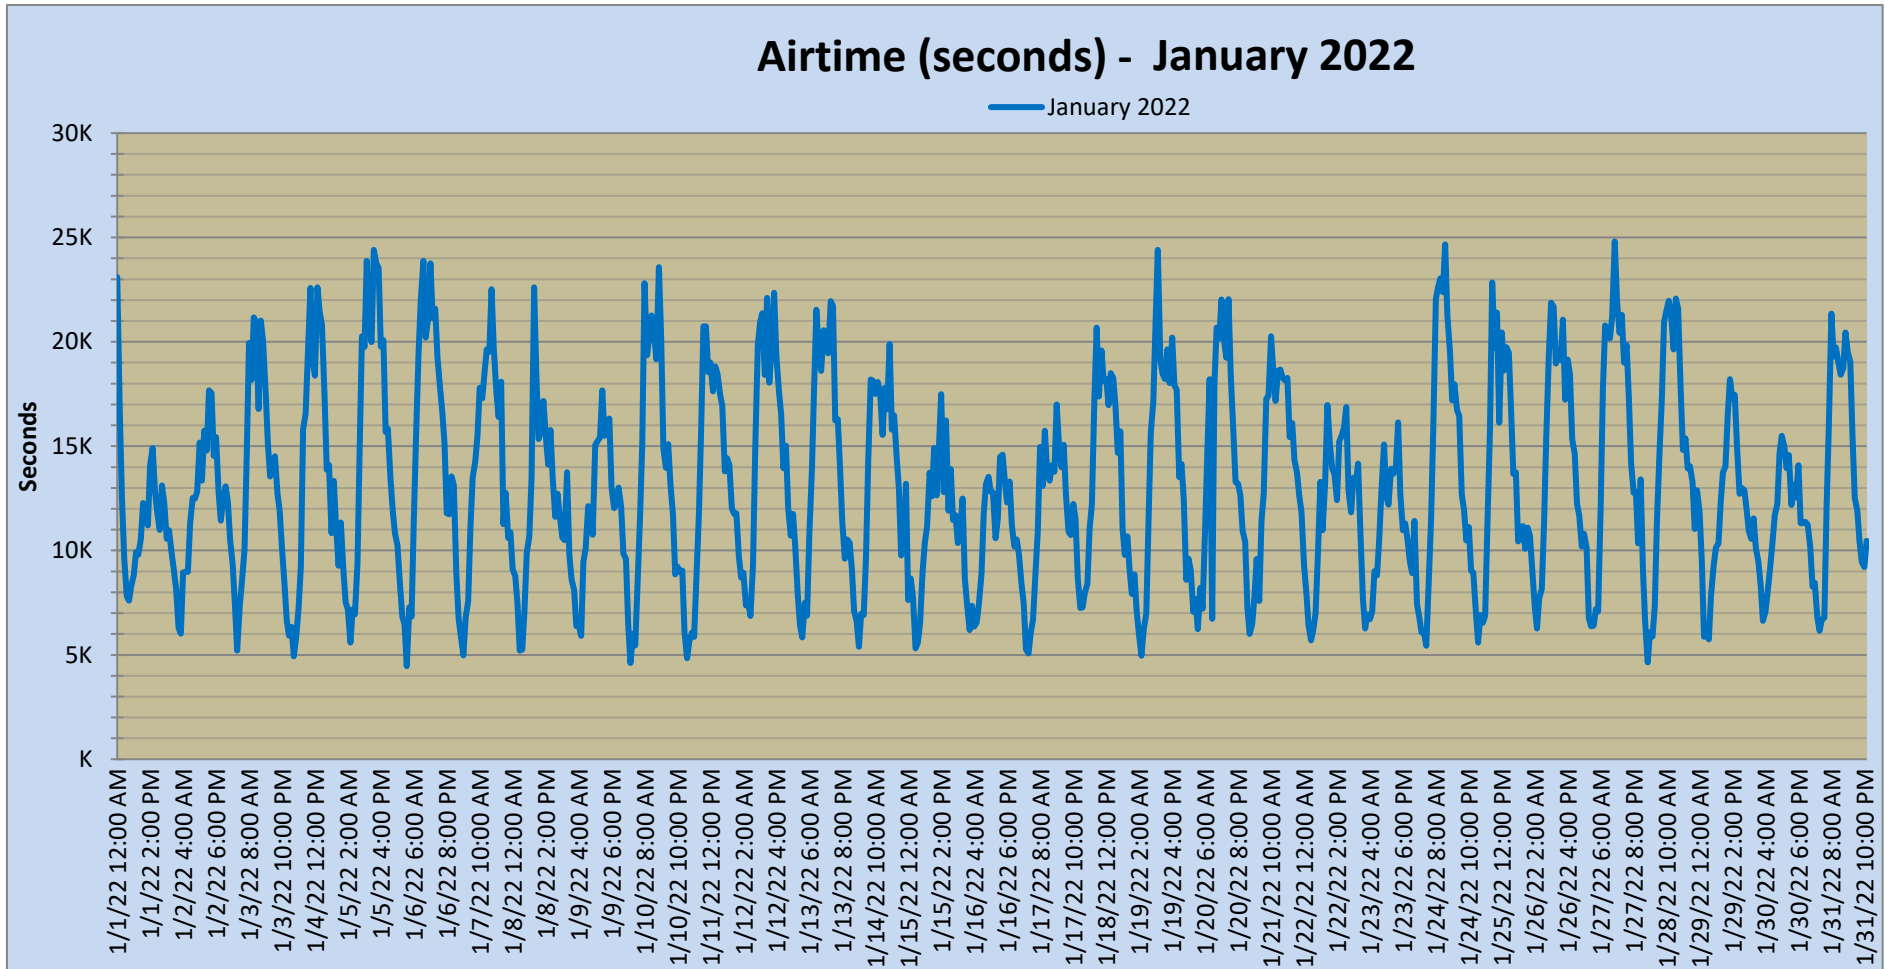

SNACC SYSTEM

Airtime - Monthly Report

	Dec-21.	Jan	Feb	Mar	Apr	May	Jun	Jul	Aug	Sep	Oct	Nov	Dec
Ttl Airtime (hrs):	2,746.2	2,725.9	-	-	-	-	-	-	-	-	-	-	-
Maximum (min):	424.7	413.5	-	-	-	-	-	-	-	-	-	-	-
Minimum (min):	71.1	74.3	-	-	-	-	-	-	-	-	-	-	-
Average (min):	221.5	219.8	-	-	-	-	-	-	-	-	-	-	-