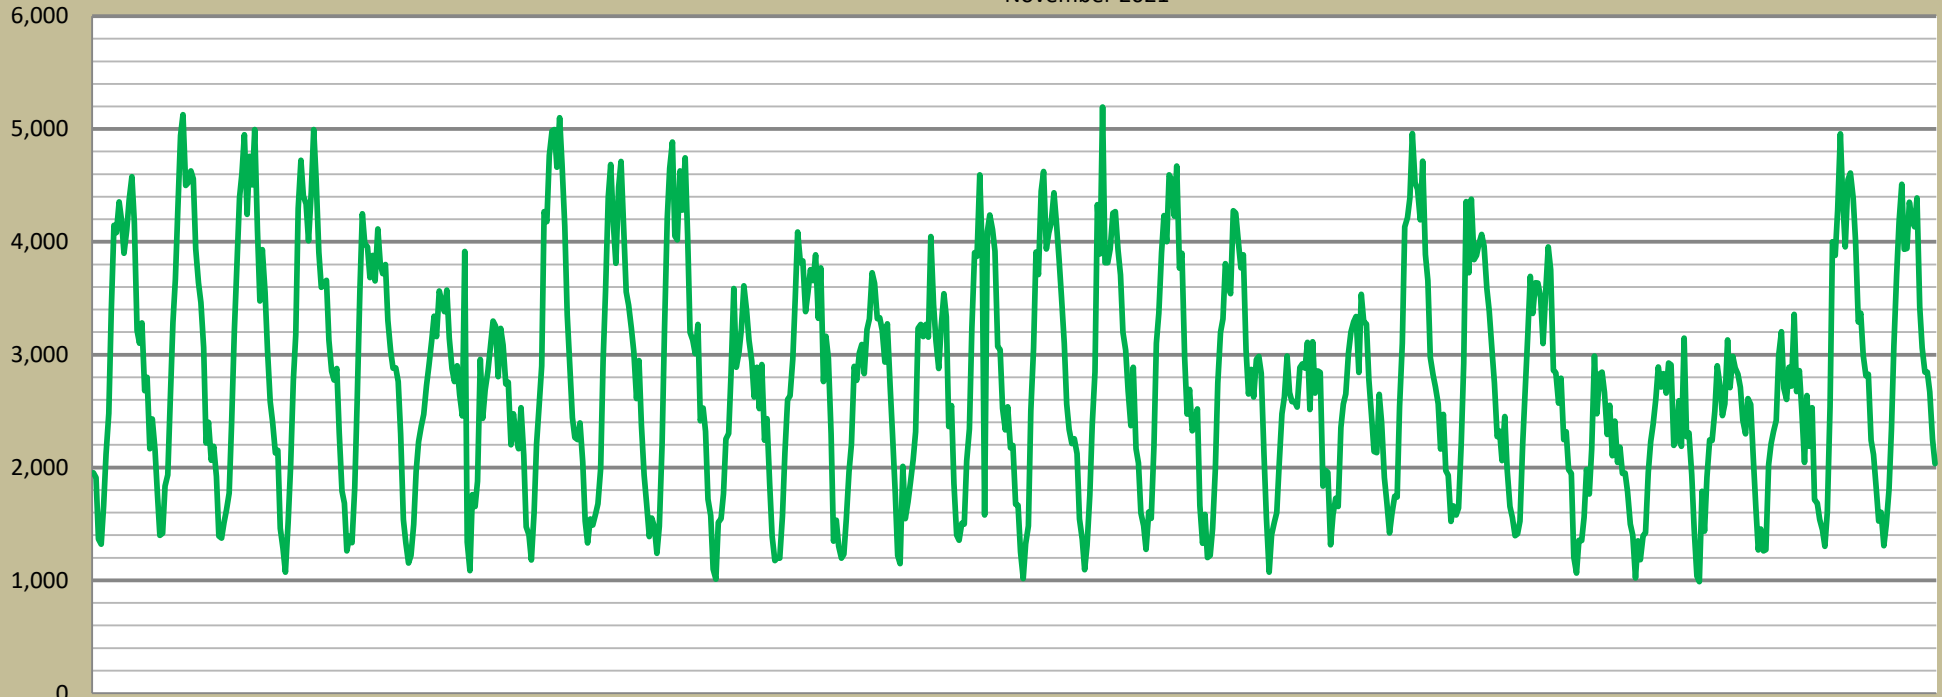

SNACC SYSTEM

Push-to-Talks - Monthly Report

Number of PTTs - November 2021

— November 2021

	11/01/2021	11/01/2021	11/02/2021	11/02/2021	11/03/2021	11/03/2021	11/03/2021	11/04/2021	11/04/2021	11/05/2021	11/05/2021	11/05/2021	11/06/2021	11/06/2021	11/06/2021	11/07/2021	11/07/2021	11/07/2021	11/08/2021	11/08/2021	11/08/2021	11/09/2021	11/09/2021	11/09/2021	11/10/2021	11/10/2021	11/10/2021	11/11/2021	11/11/2021	11/11/2021	11/12/2021	11/12/2021	11/12/2021	11/13/2021	11/13/2021	11/13/2021	11/14/2021	11/14/2021	11/14/2021	11/15/2021	11/15/2021	11/15/2021	11/16/2021	11/16/2021	11/16/2021	11/17/2021	11/17/2021	11/17/2021	11/18/2021	11/18/2021	11/18/2021	11/19/2021	11/19/2021	11/19/2021	11/20/2021	11/20/2021	11/20/2021	11/21/2021	11/21/2021	11/21/2021	11/22/2021	11/22/2021	11/22/2021	11/23/2021	11/23/2021	11/23/2021	11/24/2021	11/24/2021	11/24/2021	11/25/2021	11/25/2021	11/25/2021	11/26/2021	11/26/2021	11/26/2021	11/27/2021	11/27/2021	11/27/2021	11/28/2021	11/28/2021	11/28/2021	11/29/2021	11/29/2021	11/29/2021	11/30/2021	11/30/2021	11/30/2021

	Dec-20.	Jan	Feb	Mar	Apr	May	Jun	Jul	Aug	Sep	Oct	Nov	Dec
Ttl # of PTTs	1,940,820	1,932,599	1,812,258	2,158,395	2,159,108	2,093,957	2,217,599	2,240,644	2,223,888	2,177,596	2,183,149	2,005,553	-
Maximum:	5,111	4,548	5,149	4,897	5,274	5,560	5,328	5,025	5,129	5,492	5,571	5,195	-
Minimum:	1,047	1,132	-	-	1,137	-	-	1,311	1,132	1,126	1,072	988	-
Average:	2,609	2,598	2,697	2,901	2,999	2,814	3,080	3,012	2,989	3,024	2,934	2,785	-