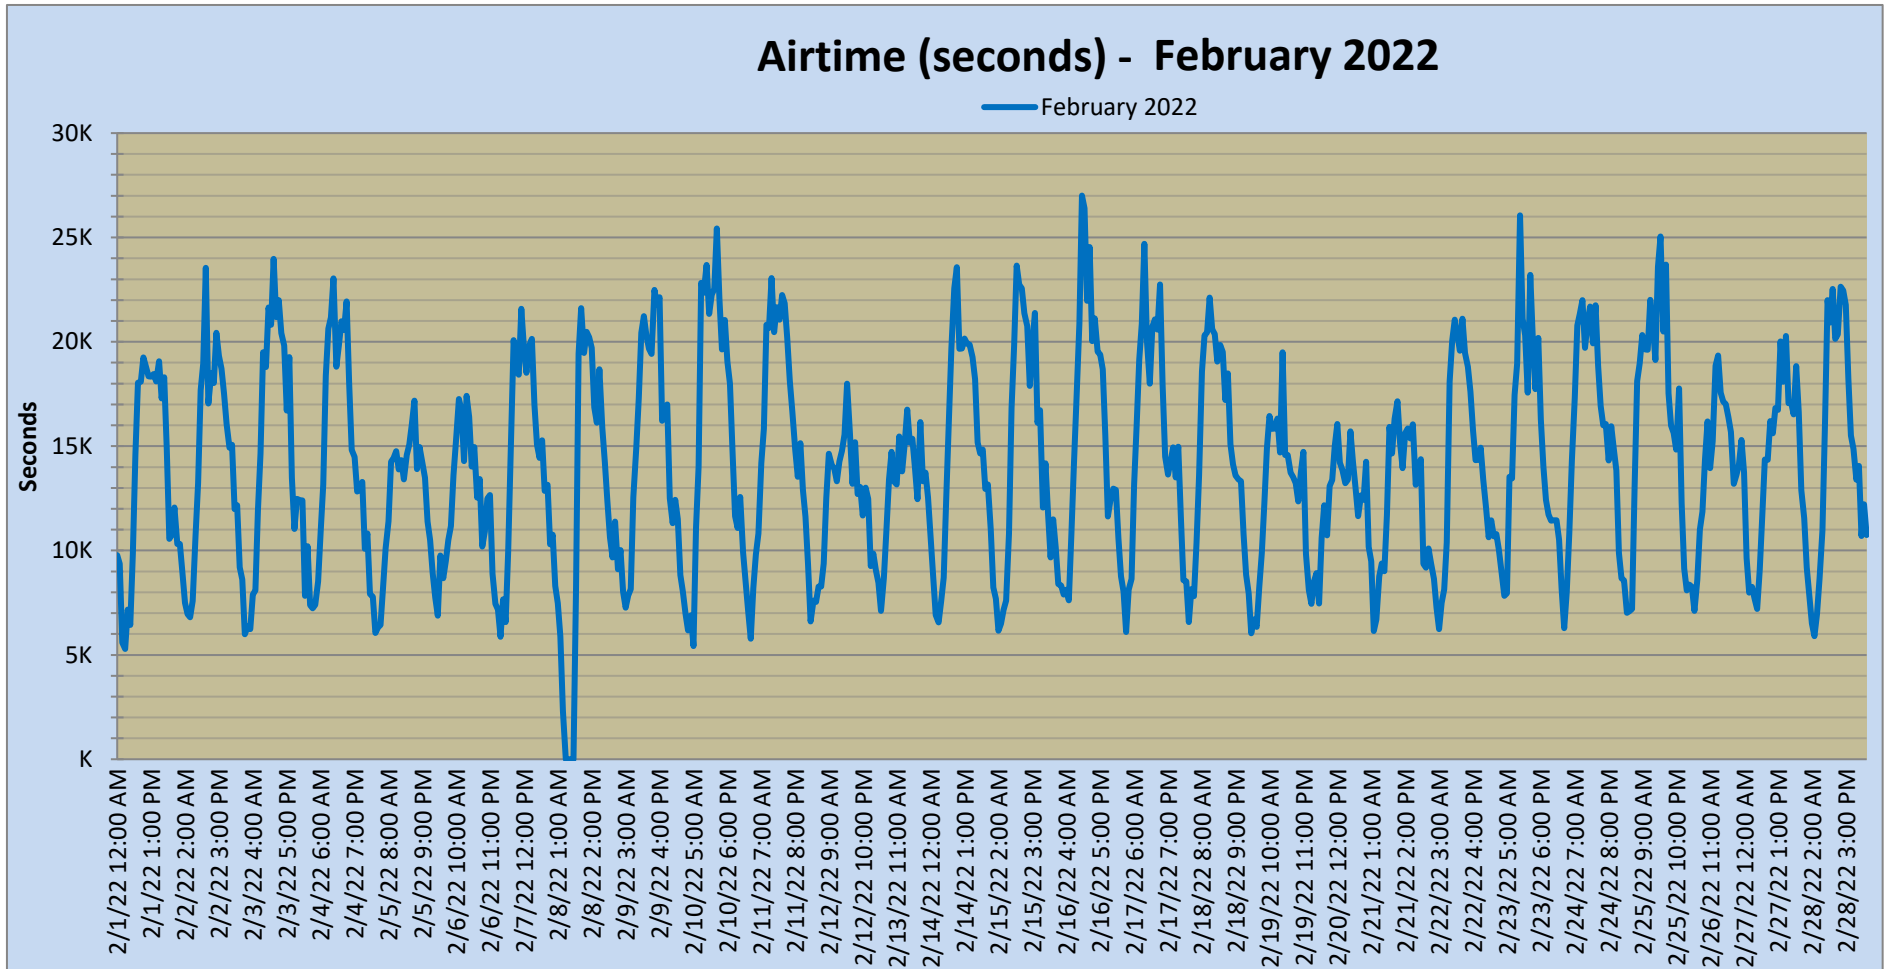

SNACC SYSTEM

Airtime - Monthly Report

	Dec-21.	Jan	Feb	Mar	Apr	May	Jun	Jul	Aug	Sep	Oct	Nov	Dec
Ttl Airtime (hrs):	2,746.2	2,725.9	2,638.7	-	-	-	-	-	-	-	-	-	-
Maximum (min):	424.7	413.5	450.1	-	-	-	-	-	-	-	-	-	-
Minimum (min):	71.1	74.3	-	-	-	-	-	-	-	-	-	-	-
Average (min):	221.5	219.8	235.6	-	-	-	-	-	-	-	-	-	-