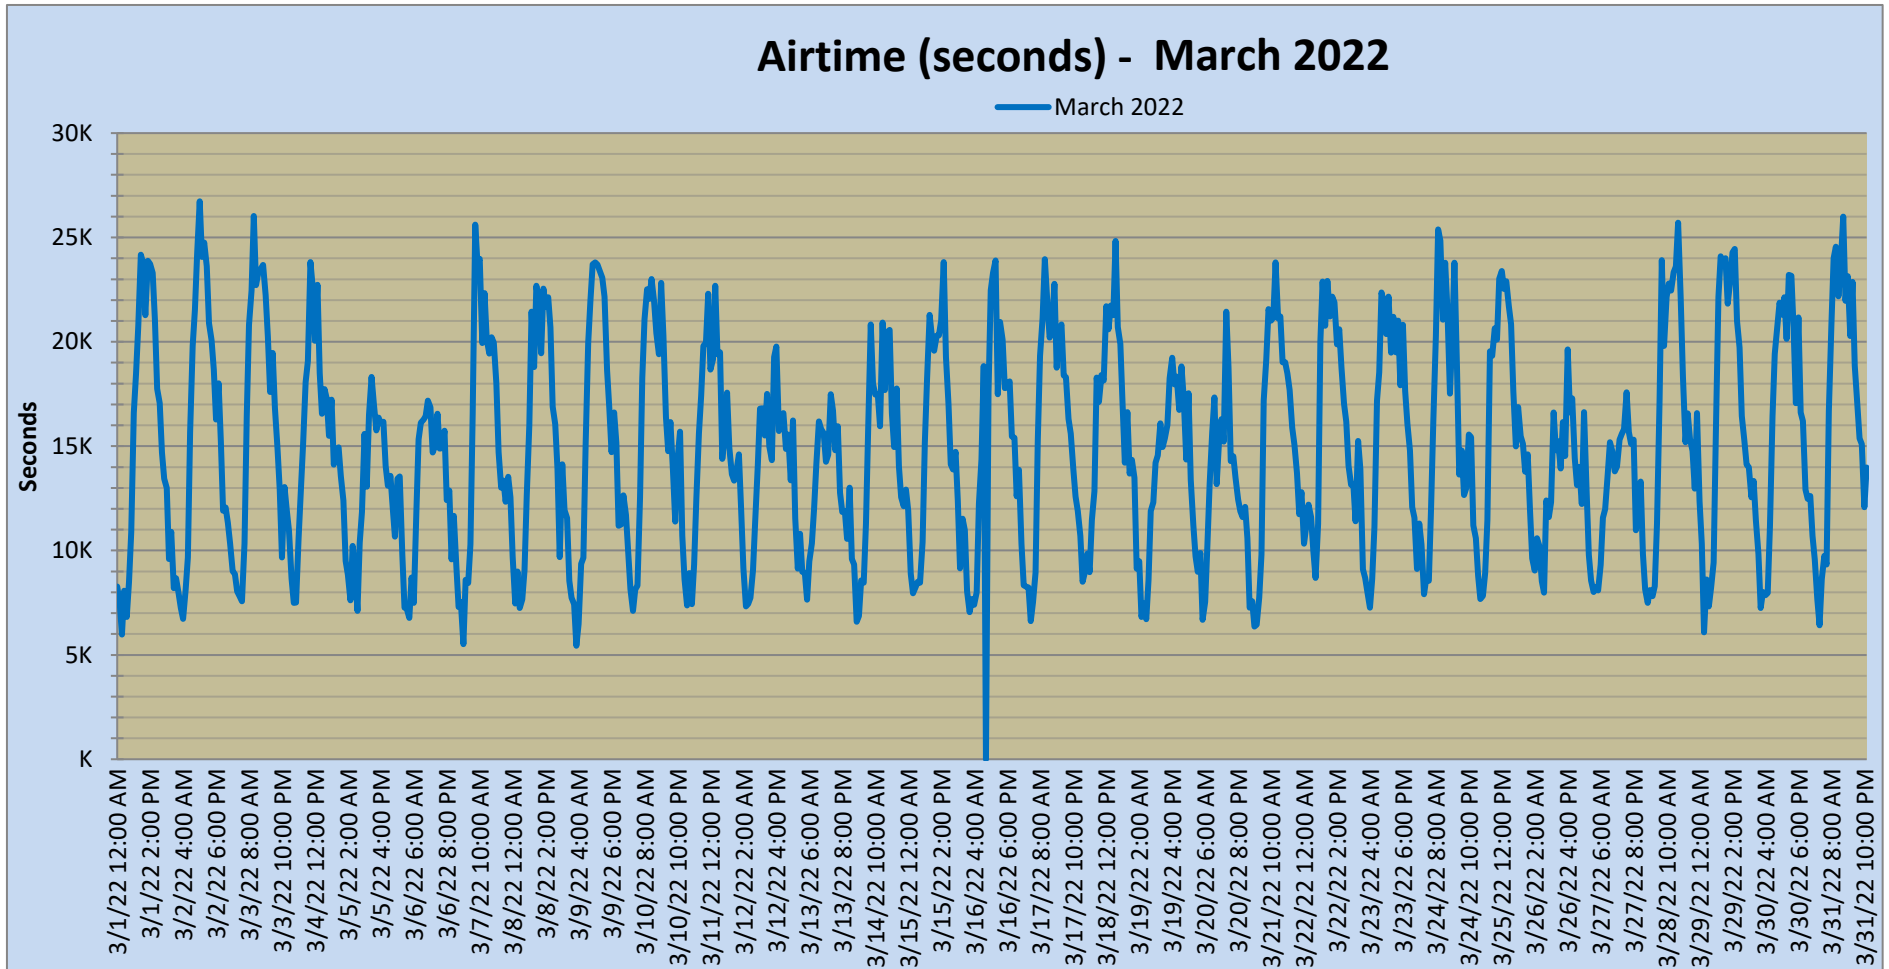

SNACC SYSTEM

Airtime - Monthly Report

	Dec-21.	Jan	Feb	Mar	Apr	May	Jun	Jul	Aug	Sep	Oct	Nov	Dec
Ttl Airtime (hrs):	2,746.2	2,725.9	2,638.7	3,105.4	-	-	-	-	-	-	-	-	-
Maximum (min):	424.7	413.5	450.1	445.5	-	-	-	-	-	-	-	-	-
Minimum (min):	71.1	74.3	-	-	-	-	-	-	-	-	-	-	-
Average (min):	221.5	219.8	235.6	250.4	-	-	-	-	-	-	-	-	-