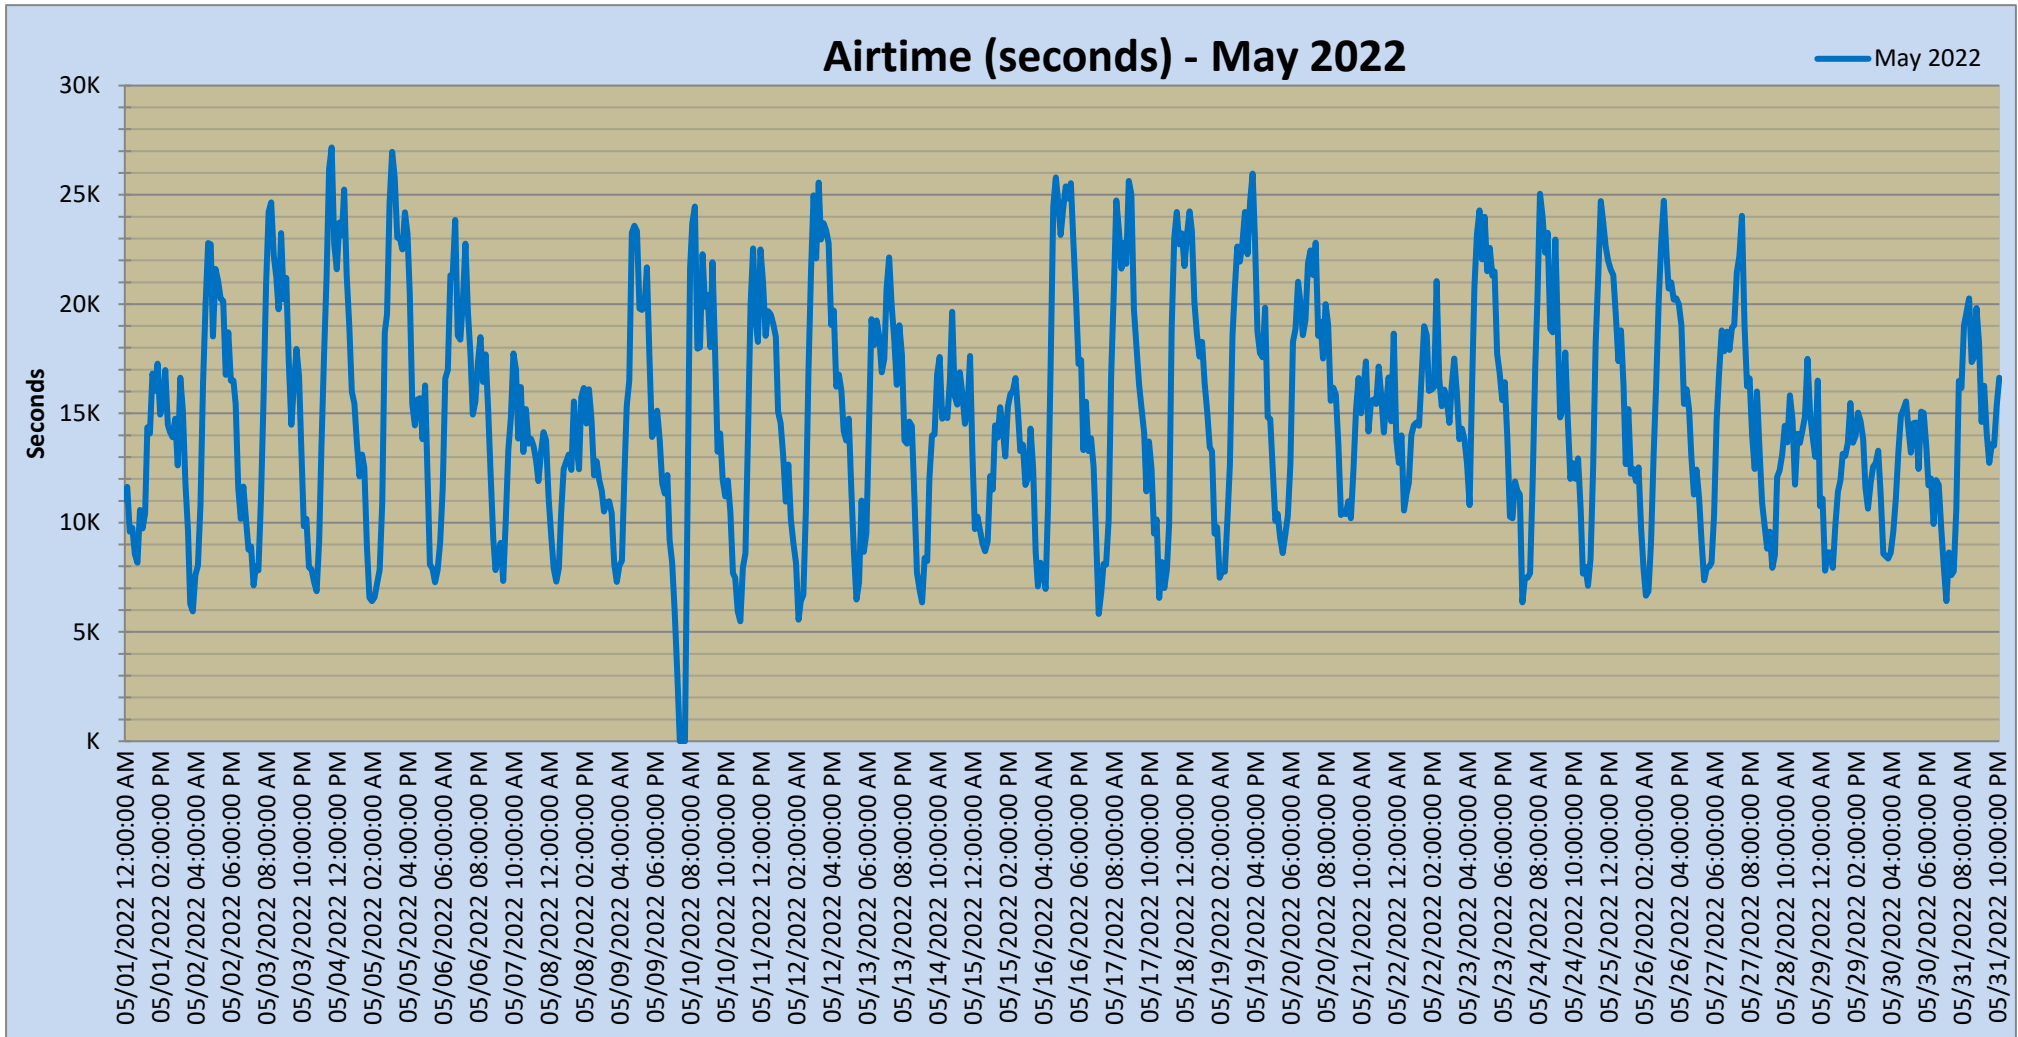

SNACC SYSTEM

Airtime - Monthly Report

	Dec-21.	Jan	Feb	Mar	Apr	May	Jun	Jul	Aug	Sep	Oct	Nov	Dec
Ttl Airtime (hrs):	2,746.2	2,725.9	2,638.7	3,105.4	2,982.9	3,088.9	-	-	-	-	-	-	-
Maximum (min):	424.7	413.5	450.1	445.5	461.4	452.8	-	-	-	-	-	-	-
Minimum (min):	71.1	74.3	-	-	78.8	51.8	-	-	-	-	-	-	-
Average (min):	221.5	219.8	235.6	250.4	248.6	249.1	-	-	-	-	-	-	-