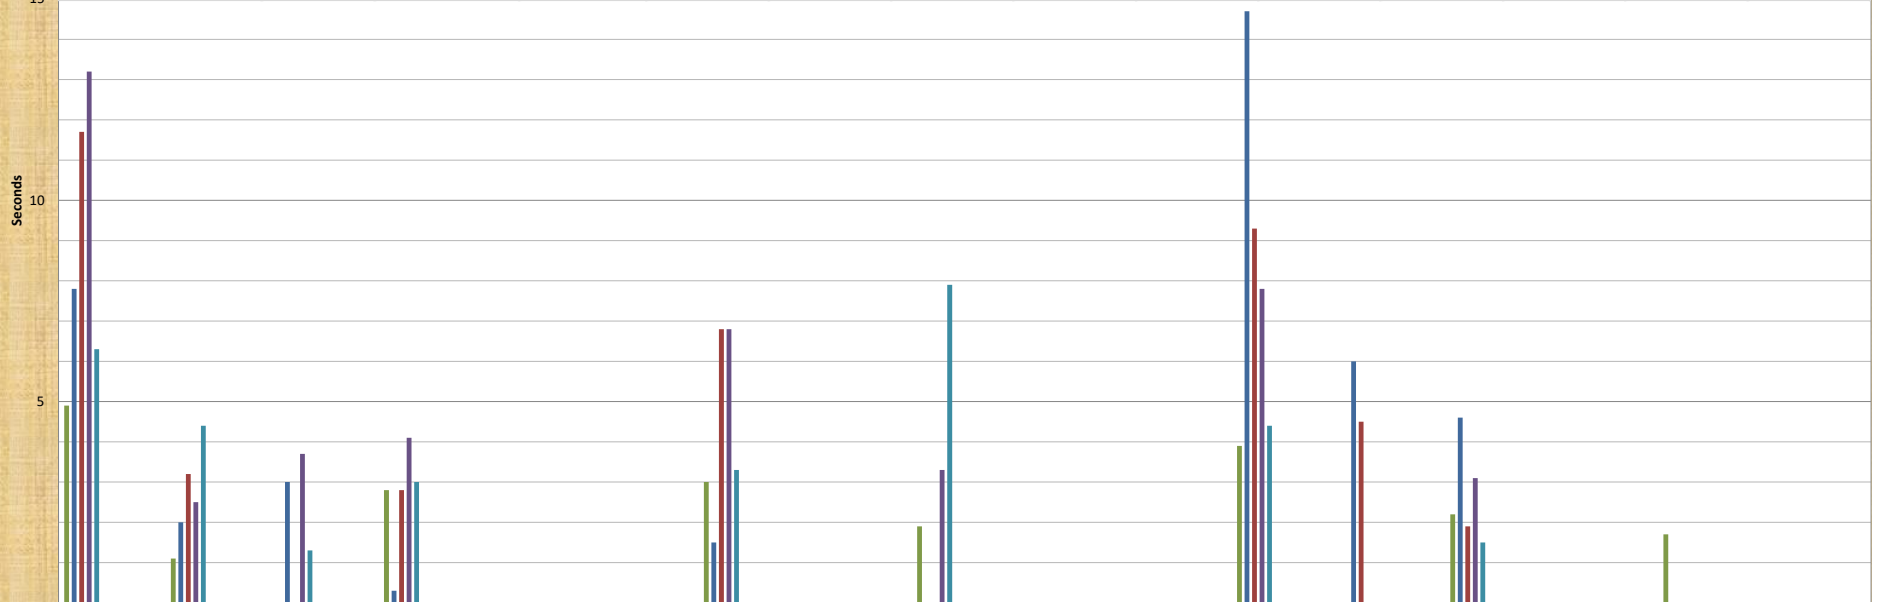

SNACC SYSTEM

Detailed Busies - Monthly Report

April 2022

Busies	Dec-21.	Jan	Feb	Mar	Apr	May	Jun	Jul	Aug	Sep	Oct	Nov	Dec
Ttl. # of Busies	53	156	118	145	114	-	-	-	-	-	-	-	-
# of Sites Busied:	8	8	7	8	8	-	-	-	-	-	-	-	-
Max. (Seconds):	4.90	14.70	11.70	13.20	7.90	-	-	-	-	-	-	-	-
Min. (Seconds):	0.10	0.10	0.10	0.10	0.10	-	-	-	-	-	-	-	-
Average (Seconds):	1.53	2.16	2.06	1.78	1.40	-	-	-	-	-	-	-	-
Ttl. Time (Minutes):	1.35	5.62	4.05	4.31	2.66	-	-	-	-	-	-	-	-

	MANDALAY 33 - Busies Site #20 / C6	APEX 42 - Busies Site #21 / C12	GENEVA 3 - Busies Site #22 / C6	ANGELS PEAK 19 - Busies Site #23 / C12	BIG HORN Site #24 / C5	LAKE MEAD Site #25 / C5	LOW POTOSI 6 - Busies Site #26 / C6	BEACON Site #27 / C5	SPIRIT 2 - Busies Site #28 / C4	OATMAN Site #29 / C4	BC TANK Site #30 / C6	LAKE LAS VEGAS 3 - Busies Site #31 / C4	NYE 800 Site #32 / C4	SIMULCAST 6 - Busies Site #33 / C20	PANORAMA Site #34 / C6	WEST VHF Site #35 / C4	HOOVER DAM Site #36 / C6
Dec-21: Peak	4.90 30	1.10 5	2.80 4	3.00 3			3.00 3		1.90 1			3.90 2					
Jan-22: Peak	7.80 69	2.00 12	3.00 2	0.30 1			1.50 2					14.70 59	6.00 2	4.60 9		1.70 6	
Feb-22: Peak	11.70 44	3.20 12		2.80 15			6.80 15					9.30 26	4.50 2	1.90 4			
Mar-22: Peak	13.20 41	2.50 27	3.70 5	4.10 31			6.80 22		3.30 5			7.80 6		3.10 8			
Apr-22: Peak	6.30 33	4.40 42	1.30 3	3.00 19			3.30 6		7.90 2			4.40 3		1.50 6			
May-22: Peak																	
June-22: Peak																	
July-22: Peak																	
Aug-22: Peak																	
Sept-22: Peak																	
Oct-22: Peak																	
Nov-22: Peak																	
Dec-22: Peak																	
Present Ttl:	43.90 217	13.20 98	8.00 10	13.00 70			21.40 48		13.10 8			40.10 96	10.50 4	13.30 29		1.70 6	