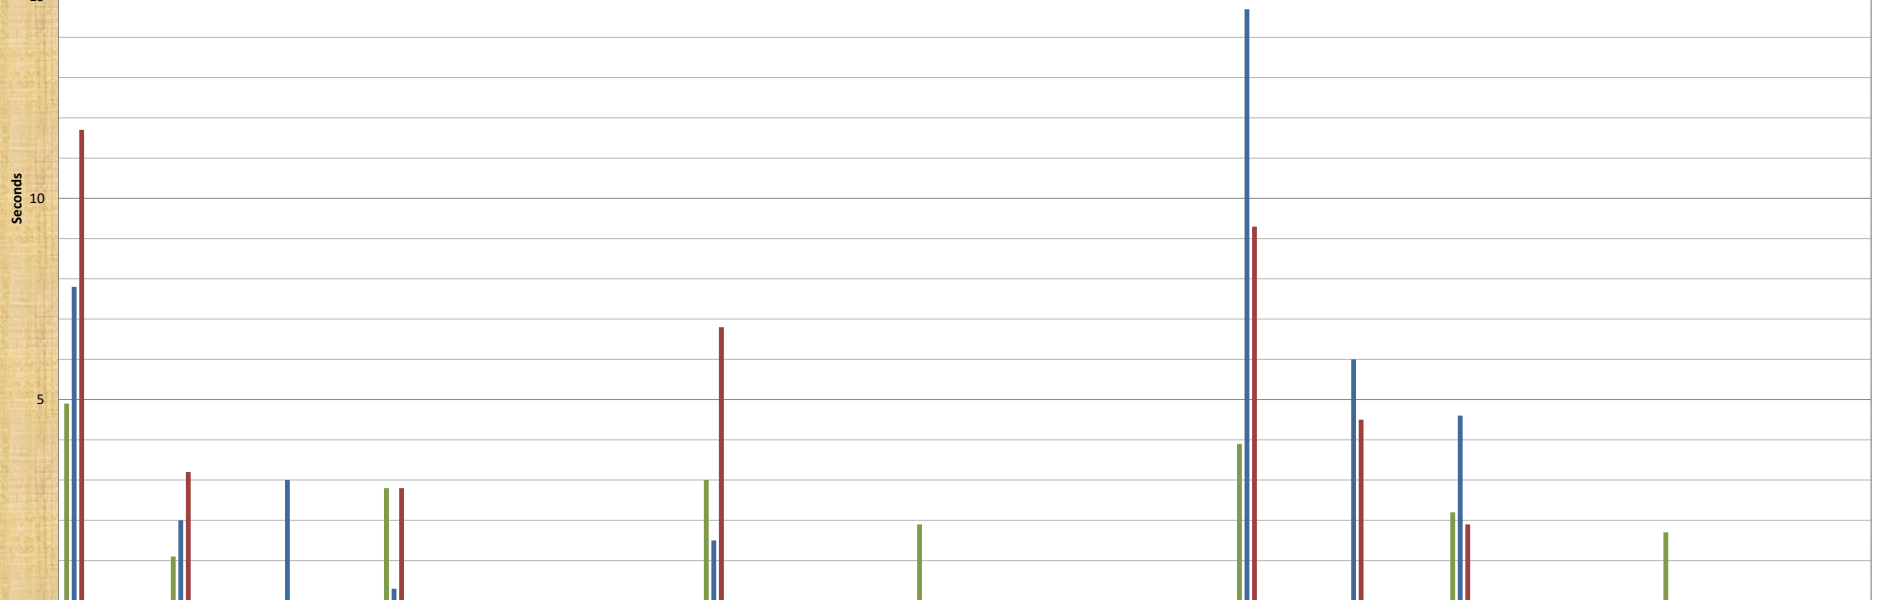

### February 2022

Busies	Dec-21.	Jan	Feb	Mar	Apr	May	Jun	Jul	Aug	Sep	Oct	Nov	Dec
<b>Ttl. # of Busies</b>	53	156	118	-	-	-	-	-	-	-	-	-	-
<b># of Sites Busied:</b>	8	8	7	-	-	-	-	-	-	-	-	-	-
<b>Max. (Seconds):</b>	4.90	14.70	11.70	-	-	-	-	-	-	-	-	-	-
<b>Min. (Seconds):</b>	0.10	0.10	0.10	-	-	-	-	-	-	-	-	-	-
<b>Average (Seconds):</b>	1.53	2.16	2.06	-	-	-	-	-	-	-	-	-	-
<b>Ttl. Time (Minutes):</b>	1.35	5.62	4.05	-	-	-	-	-	-	-	-	-	-

Note: Red # is # of busies for the respective month and site.