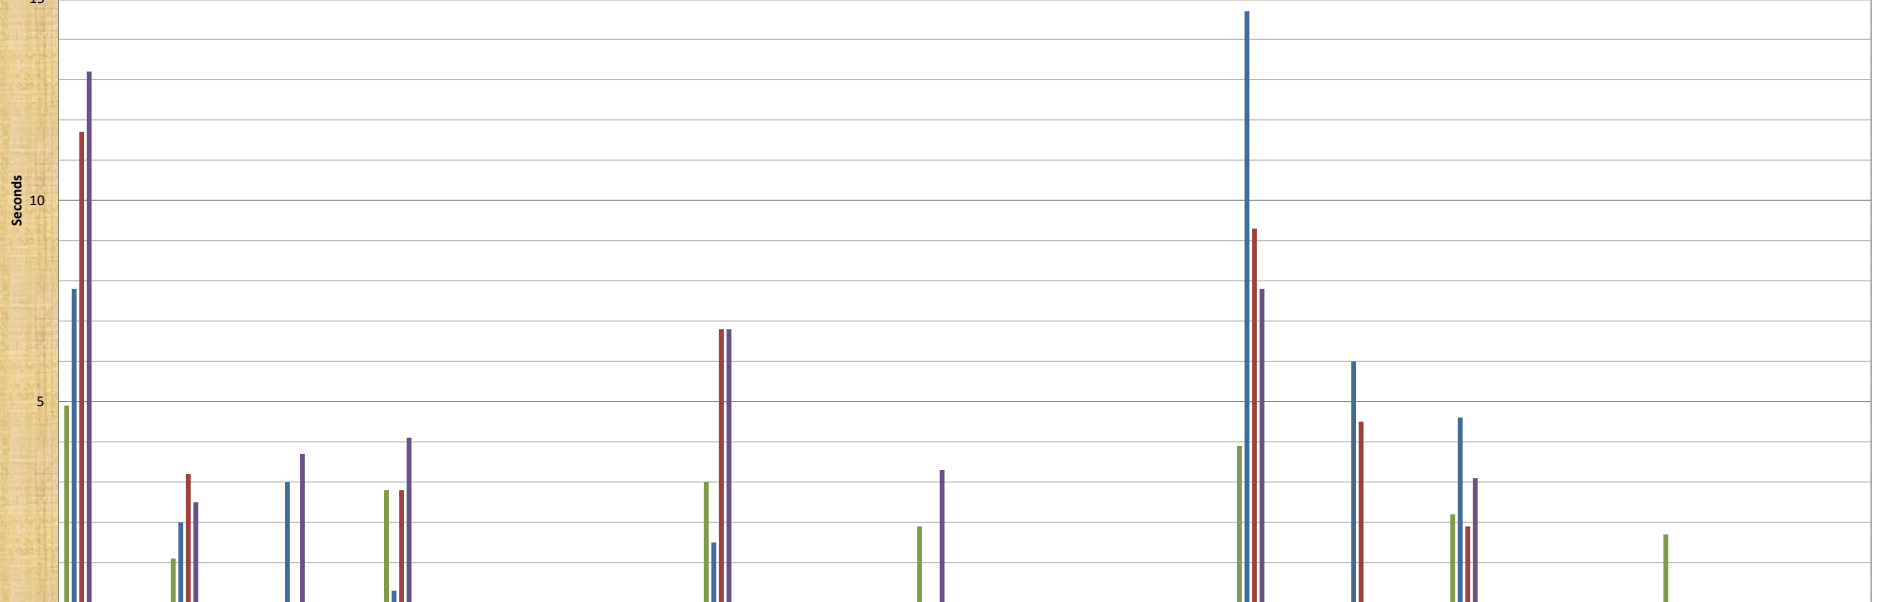

SNACC SYSTEM

Detailed Busies - Monthly Report

March 2022

Busies	Dec-21.	Jan	Feb	Mar	Apr	May	Jun	Jul	Aug	Sep	Oct	Nov	Dec
Ttl. # of Busies	53	156	118	145	-	-	-	-	-	-	-	-	-
# of Sites Busied:	8	8	7	8	-	-	-	-	-	-	-	-	-
Max. (Seconds):	4.90	14.70	11.70	13.20	-	-	-	-	-	-	-	-	-
Min. (Seconds):	0.10	0.10	0.10	0.10	-	-	-	-	-	-	-	-	-
Average (Seconds):	1.53	2.16	2.06	1.78	-	-	-	-	-	-	-	-	-
Ttl. Time (Minutes):	1.35	5.62	4.05	4.31	-	-	-	-	-	-	-	-	-

	MANDALAY 41 - Busies	APEX 27 - Busies	GENEVA 5 - Busies	ANGELS PEAK 31 - Busies	BIG HORN	LAKE MEAD	LOW POTOSI 22 - Busies	BEACON	SPIRIT 5 - Busies	OATMAN	BC TANK	LAKE LAS VEGAS 6 - Busies	NYE 800	SIMULCAST 8 - Busies	PANORAMA	WEST VHF	HOOVER DAM
	Site #20 / C6	Site #21 / C12	Site #22 / C6	Site #23 / C12	Site #24 / C5	Site #25 / C5	Site #26 / C6	Site #27 / C5	Site #28 / C4	Site #29 / C4	Site #30 / C6	Site #31 / C4	Site #32 / C4	Site #33 / C20	Site #34 / C6	Site #35 / C4	Site #36 / C6
Dec-21: Peak	4.90 30	1.10 5	2.80	2.80 4			3.00 3		1.90 1			3.90 2		2.20 2		1.70 6	
Jan-22: Peak	7.80 69	2.00 12	3.00 2	0.30 1			1.50 2					14.70 59	6.00 2	4.60 9			
Feb-22: Peak	11.70 44	3.20 12		2.80 15			6.80 15					9.30 26	4.50 2	1.90 4			
Mar-22: Peak	13.20 41	2.50 27	3.70 5	4.10 31			6.80 22		3.30 5			7.80 6		3.10 8			
Apr-22: Peak																	
May-22: Peak																	
June-22: Peak																	
July-22: Peak																	
Aug-22: Peak																	
Sept-22: Peak																	
Oct-22: Peak																	
Nov-22: Peak																	
Dec-22: Peak																	
Present Ttl:	37.60 184	8.80 56	6.70 7	10.00 51			18.10 42		5.20 6			35.70 93	10.50 4	11.80 23		1.70 6	

Note: Red # is # of busies for the respective month and site.