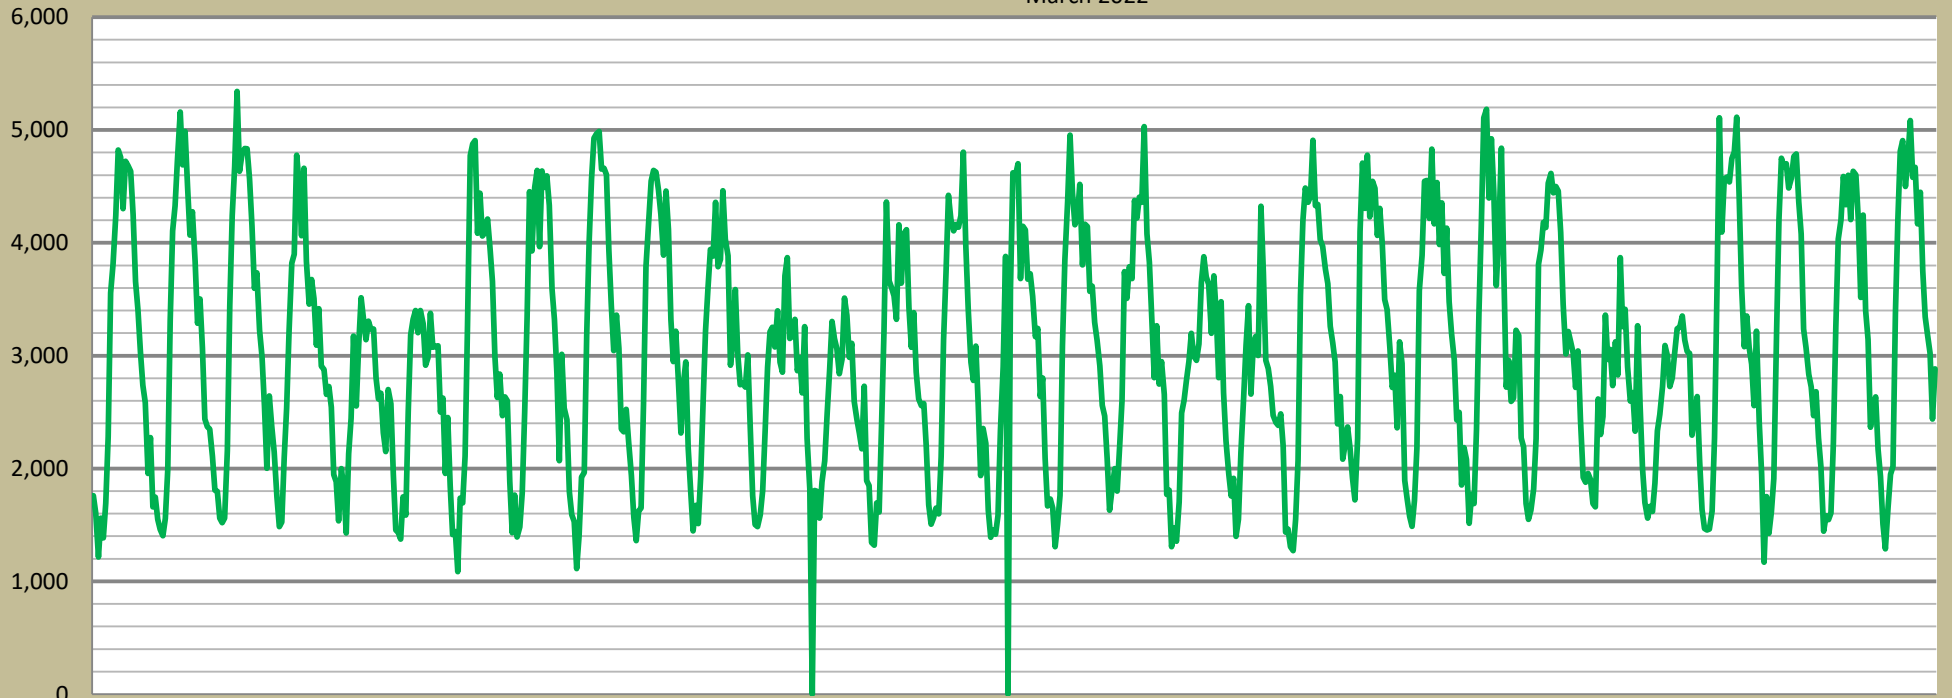

SNACC SYSTEM

Push-to-Talks - Monthly Report

Number of PTTs - March 2022

— March 2022

	03/01/2022 12:00 AM	03/01/2022 01:00 PM	03/02/2022 02:00 AM	03/02/2022 03:00 PM	03/03/2022 04:00 AM	03/03/2022 05:00 PM	03/04/2022 06:00 AM	03/04/2022 07:00 PM	03/05/2022 08:00 AM	03/05/2022 09:00 PM	03/06/2022 10:00 AM	03/06/2022 11:00 PM	03/07/2022 12:00 PM	03/08/2022 01:00 AM	03/08/2022 02:00 PM	03/09/2022 03:00 AM	03/09/2022 04:00 PM	03/10/2022 05:00 AM	03/10/2022 06:00 PM	03/11/2022 07:00 AM	03/11/2022 08:00 PM	03/12/2022 09:00 AM	03/12/2022 10:00 PM	03/13/2022 11:00 AM	03/14/2022 12:00 AM	03/14/2022 01:00 PM	03/15/2022 02:00 AM	03/15/2022 03:00 PM	03/16/2022 04:00 AM	03/16/2022 05:00 PM	03/17/2022 06:00 AM	03/17/2022 07:00 PM	03/18/2022 08:00 AM	03/18/2022 09:00 PM	03/19/2022 10:00 AM	03/19/2022 11:00 PM	03/20/2022 12:00 PM	03/21/2022 01:00 AM	03/21/2022 02:00 PM	03/22/2022 03:00 AM	03/22/2022 04:00 PM	03/23/2022 05:00 AM	03/23/2022 06:00 PM	03/24/2022 07:00 AM	03/24/2022 08:00 PM	03/25/2022 09:00 AM	03/25/2022 10:00 PM	03/26/2022 11:00 AM	03/27/2022 12:00 AM	03/27/2022 01:00 PM	03/28/2022 02:00 AM	03/28/2022 03:00 PM	03/29/2022 04:00 AM	03/29/2022 05:00 PM	03/30/2022 06:00 AM	03/30/2022 07:00 PM	03/31/2022 08:00 AM	03/31/2022 09:00 PM

	Dec-21.	Jan	Feb	Mar	Apr	May	Jun	Jul	Aug	Sep	Oct	Nov	Dec
Ttl # of PTTs	2,000,060	1,994,748	1,926,472	2,254,705	-	-	-	-	-	-	-	-	-
Maximum:	5,033	5,073	5,465	5,342	-	-	-	-	-	-	-	-	-
Minimum:	904	876	-	-	-	-	-	-	-	-	-	-	-
Average:	2,688	2,681	2,867	3,031	-	-	-	-	-	-	-	-	-